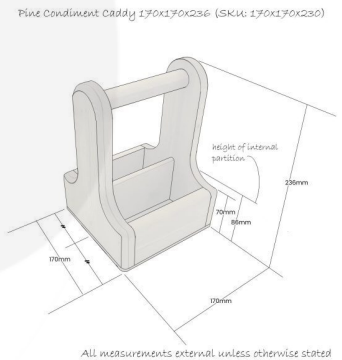

KINGSCOTE BLUE PINE CONDIMENT CADDY 170X170X230

SKU: CUPIN170170230KB

£24.54 Excl. VAT

- Robust design - hardy for frequent use
- Middle partition - greater secured contents
- Sustainable pine - ecological credentials
- Chunky 25mm handle - for even greater ease of use & comfort
- Range of Colours - match your designs
- Indoor or outdoor use - versatile to your needs

GALLERY IMAGES

KINGSCOTE BLUE PINE CONDIMENT CADDY 170X170X230

The Kingscote Blue Painted Pine Condiment Caddy 170x170x230 is ideal for restaurants, cafes and pubs. It is invaluable for the table service of condiments, sauces and cutlery.

It is also known as a table caddy or bar caddy. We have robustly designed the caddy for frequent use from 18mm pine (It has a ply base). It has a 25mm diameter handle for greater ease of use and comfort. We recess the handle into the pine for greater strength. The depth of well is 65mm.

It has a middle partition to hold contents more securely whilst carrying. It's great for both indoor and outdoor use.

[See our full range of caddies here](#)

ADDITIONAL INFORMATION

| | |
|-------------------------------|--------------------|
| Weight | 0.9 kg |
| Dimensions | 170 × 170 × 230 mm |
| Wood | Pine, Plywood |
| Colour | Kingscote Blue |
| Options & Features | Customisable |
| Handle | Integrated |
| Finish | Painted |