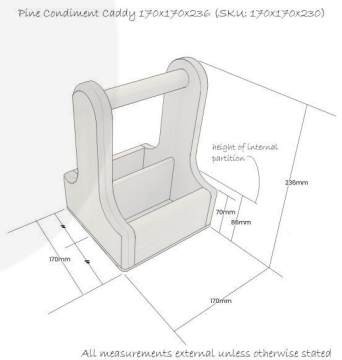

KINGSCOTE BLUE PINE CONDIMENT CADDY 170X170X230

SKU: CUPIN170170230KB

£24.54 Excl. VAT

- Robust design - hardy for frequent use
- Middle partition - greater secured contents
- Sustainable pine - ecological credentials
- Chunky 25mm handle - for even greater ease of use & comfort
- Range of Colours - match your designs
- Indoor or outdoor use - versatile to your needs

GALLERY IMAGES

KINGSCOTE BLUE PINE CONDIMENT CADDY 170X170X230

The Kingscote Blue Painted Pine Condiment Caddy 170x170x230 is ideal for restaurants, cafes and pubs. It is invaluable for the table service of condiments, sauces and cutlery.

It is also known as a table caddy or bar caddy. We have robustly designed the caddy for frequent use from 18mm pine (It has a ply base). It has a 25mm diameter handle for greater ease of use and comfort. We recess the handle into the pine for greater strength. The depth of well is 65mm.

It has a middle partition to hold contents more securely whilst carrying. It's great for both indoor and outdoor use.

[See our full range of caddies here](#)

ADDITIONAL INFORMATION

Weight	0.9 kg
Dimensions	170 × 170 × 230 mm
Wood	Pine, Plywood
Colour	Kingscote Blue
Options & Features	Customisable
Handle	Integrated
Finish	Painted