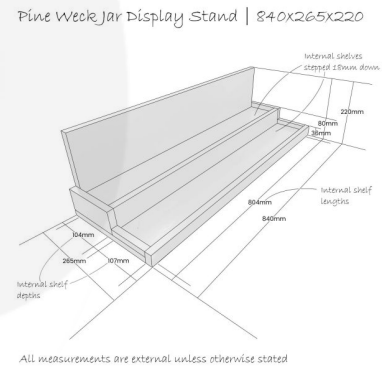

KINGSCOTE BLUE PINE WECK JAR DISPLAY STAND 840X265X220

SKU: DSPIN840265220KB

£160.97 Excl. VAT

- Solid Pine - robust for everyday use
- Great range of colours - match your design
- Tiered display - great for presentation

GALLERY IMAGES

KINGSCOTE BLUE PINE WECK JAR DISPLAY STAND 840X265X220

This Kingscote Blue Painted Pine Weck Jar Display Stand 840x265x220 is available in a range of great colours. It is ideal for creating a bright breakfast buffet.

[Browse here for our full range of food & beverage display risers](#)

ADDITIONAL INFORMATION

Dimensions	840 × 265 × 220 mm
Colour	Kingscote Blue
Wood	Pine
Finish	Painted