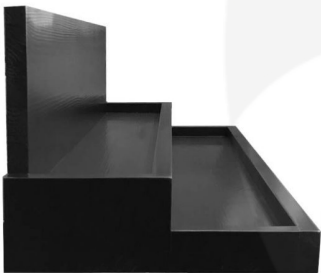

KINGSCOTE BLUE PINE WECK JAR DISPLAY STAND 840X265X220

SKU: DSPIN840265220KB

£160.97 Excl. VAT

- Solid Pine - robust for everyday use
- Great range of colours - match your design
- Tiered display - great for presentation

GALLERY IMAGES

KINGSCOTE BLUE PINE WECK JAR DISPLAY STAND 840X265X220

This Kingscote Blue Painted Pine Weck Jar Display Stand 840x265x220 is available in a range of great colours. It is ideal for creating a bright breakfast buffet.

[Browse here for our full range of food & beverage display risers](#)

ADDITIONAL INFORMATION

Dimensions	840 × 265 × 220 mm
Colour	Kingscote Blue
Wood	Pine
Finish	Painted