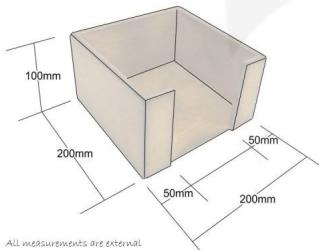

KINGSCOTE BLUE PLY NAPKIN HOLDER 200X200X100

SKU: NHPLY200200100KB

£24.60 Excl. VAT

- 100mm tall - very easy access
- Selection of colour - match your colour scheme

GALLERY IMAGES

napkin dispenser 200x200x100

All measurements are external.

KINGSCOTE BLUE PLY NAPKIN HOLDER 200X200X100

The Kingscote Blue Painted Ply Napkin Holder 200x200x100 is suitable for 180mm square napkins.

The access slot is 100mm wide providing ease of access

The napkin holder is available in a selection of classic colours to match your designs.

ADDITIONAL INFORMATION

Dimensions	200 × 200 × 100 mm
Colour	Kingscote Blue
Wood	Plywood
Napkin Space	182 x 182
What it holds	Napkins