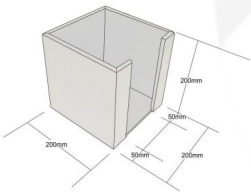

## KINGSCOTE BLUE PLY NAPKIN HOLDER 200X200X200

**SKU:** NHPLY200200200KB

**£26.74 Excl. VAT**

- 200mm tall - great capacity
- Selection of colours - match your scheme

### GALLERY IMAGES

Napkin Holder | 200x200x200

All measurements are external unless otherwise stated

## **KINGSCOTE BLUE PLY NAPKIN HOLDER 200X200X200**

The Kingscote Blue Painted Ply Napkin Holder 200x200x200 is suitable for 180mm square napkins.

The access slot is 100mm wide allowing easy access.

The napkin holder is available in a great range of colours to match your designs. If you prefer something a little more rustic then you may like the [Rustic Ply Napkin Holder 200x200x200](#)

### **ADDITIONAL INFORMATION**

<b>Weight</b>	1.05 kg
<b>Dimensions</b>	200 × 200 × 200 mm
<b>Colour</b>	Kingscote Blue
<b>Wood</b>	Plywood
<b>Napkin Space</b>	182 x 182
<b>Finish</b>	Painted
<b>What it holds</b>	Napkins