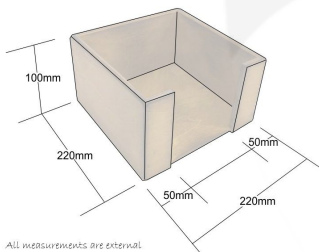

KINGSCOTE BLUE PLY NAPKIN HOLDER 220X220X100

SKU: NHPLY220220100KB

£26.68 Excl. VAT

- 100mm tall - very easy access
- Sustainable Birch Ply - great ecological credentials

GALLERY IMAGES

napkin dispenser 220x220x100

KINGSCOTE BLUE PLY NAPKIN HOLDER 220X220X100

The Kingscote Blue Painted Ply Napkin Holder 220x220x100 is suitable for 200mm square napkins.

The access slot is 120mm wide providing ease of access

The napkin holder is available in a selection of classic colours to match your designs.

ADDITIONAL INFORMATION

Dimensions	220 × 220 × 100 mm
Colour	Kingscote Blue
Wood	Plywood
Napkin Space	202 x 202
Compartments	1 Compartment
What it holds	Napkins
Finish	Painted