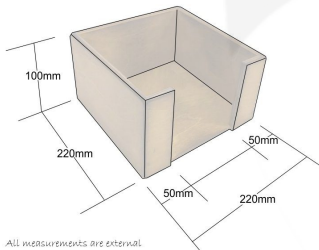

KINGSCOTE BLUE PLY NAPKIN HOLDER 220X220X100

SKU: NHPLY220220100KB

£26.68 Excl. VAT

- 100mm tall - very easy access
- Sustainable Birch Ply - great ecological credentials

GALLERY IMAGES

napkin dispenser 220x220x100

All measurements are external.

KINGSCOTE BLUE PLY NAPKIN HOLDER 220X220X100

The Kingscote Blue Painted Ply Napkin Holder 220x220x100 is suitable for 200mm square napkins.

The access slot is 120mm wide providing ease of access

The napkin holder is available in a selection of classic colours to match your designs.

ADDITIONAL INFORMATION

Dimensions	220 x 220 x 100 mm
Colour	Kingscote Blue
Wood	Plywood
Napkin Space	202 x 202
Compartments	1 Compartment
What it holds	Napkins
Finish	Painted