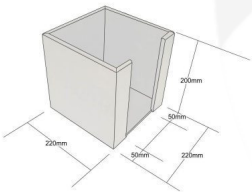

KINGSCOTE BLUE PLY NAPKIN HOLDER 220X220X200

SKU: NHPLY220220200KB

£28.90 Excl. VAT

- 200mm tall - great capacity
- Selection of colours - match your scheme

GALLERY IMAGES

Napkin Holder | 220x220x200

All measurements are external unless otherwise stated

KINGSCOTE BLUE PLY NAPKIN HOLDER 220X220X200

The Kingscote Blue Painted Ply Napkin Holder 220x220x200 is suitable for 200mm square napkins.

The access slot is 120mm wide allowing easy access.

The napkin holder is available in a great range of colours to match your designs.

ADDITIONAL INFORMATION

Dimensions	220 x 220 x 200 mm
Colour	Kingscote Blue
Wood	Plywood
Napkin Space	202 x 202
Compartments	1 Compartment
What it holds	Napkins
Finish	Painted