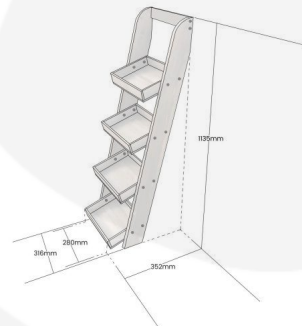

## **KINGSCOTE BLUE SLIM 4-TIER SLANTED TRAY WALL LADDER DISPLAY STAND 316X352X1135**

**SKU: DSLN-3163521135KB**

**£146.63 Excl. VAT**

- Against the wall or free standing - versatile
- Great range of colours - choose your style
- Robust build - for everyday use
- Slim design - perfect for filling space
- Slanted trays - maximising footprint

### **GALLERY IMAGES**

4-tier Slanted Tray Wall Ladder Display Stand 316x352x1135

All measurements are external unless otherwise stated

## **KINGSCOTE BLUE SLIM 4-TIER SLANTED TRAY WALL LADDER DISPLAY STAND 316X352X1135**

This Kingscote Blue Slim 4-tier slanted tray wall ladder display stand offers style and functionality. It is great for the home and ideal as a retail display stand.

In the home its slim design ideally lends itself for those smaller spaces, corners, and narrow hallways.

In a retail environment it maximises use of invaluable floor space. The angled box trays offer optimum display viewing. Furthermore 2 of these rustic wall ladder display stands placed back to back offer a great free standing option.