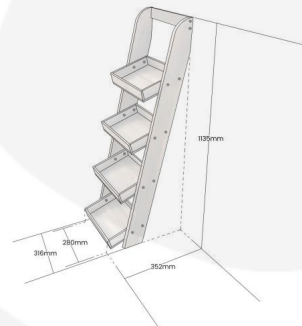

**KINGSCOTE BLUE SLIM 4-TIER
SLANTED TRAY WALL LADDER DISPLAY
STAND 316X352X1135**

SKU: DSLN-3163521135KB

£146.63 Excl. VAT

- Against the wall or free standing - versatile
- Great range of colours - choose your style
- Robust build - for everyday use
- Slim design - perfect for filling space
- Slanted trays - maximising footprint

GALLERY IMAGES

4-tier Slanted Tray Wall Ladder Display Stand 316x352x1135

All measurements are external unless otherwise stated

KINGSCOTE BLUE SLIM 4-TIER SLANTED TRAY WALL LADDER DISPLAY STAND 316X352X1135

This Kingscote Blue Slim 4-tier slanted tray wall ladder display stand offers style and functionality. It is great for the home and ideal as a retail display stand.

The frame is made from solid pine which supports 4 of our [rustic boxes 280x210x53](#). This unique versatile design offers strength and durability with the classic look and feel of wood. It comes in a great range of colours.

If you prefer something a little more rustic then may like the [Rustic Slim 4-Tier Slanted Tray Wall Ladder Display Stand 316x352x1135](#)

ADDITIONAL INFORMATION

Dimensions	316 × 352 × 1135 mm
Assembly	Pre-assembled, Self Assembly (Flat Pack)
Mobility	Static
Number of Tiers	4-Tiers
Wood	Pine, Redwood
Colour	Kingscote Blue
What it holds	Kitchen Fare, Merchandise
Location	Floor Standing, On the Wall
Compartments	4 Compartments
Finish	Painted