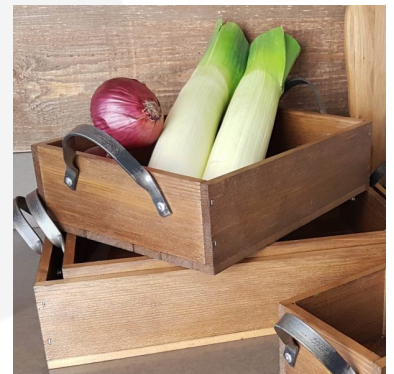

**LOOPED HANDLE RUSTIC BROWN TRAY  
330X240X80**

**SKU:** BXREDLSH33024080RB

**£27.83 Excl. VAT**

- Ergonomically design handles - perfect for table service
- Steel handles - offering an industrial look
- Lacquered top coat - extra protection

**GALLERY IMAGES**

## **LOOPED HANDLE RUSTIC BROWN TRAY 330X240X80**

This Looped Handle Rustic Brown Tray 330x240x80 is part of our Industrial Range made from quality Redwood. It is ideal for carry condiments for table service as the two ergonomically designed steel handles are perfect for carrying. It is available in Rustic Brown with a lacquered finish to offer extra protection.