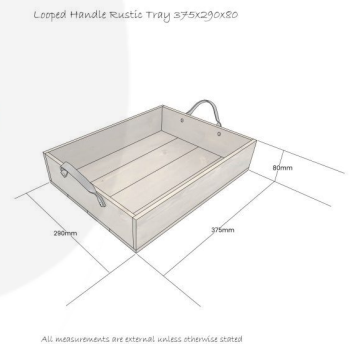

LOOPED HANDLE RUSTIC BROWN TRAY 375X290X80

SKU: BXREDSH37529080RB

£28.15 Excl. VAT

- Ergonomically design handles - perfect for table service
- Steel handles - offering an industrial look
- Lacquered top coat - extra protection

GALLERY IMAGES

LOOPED HANDLE RUSTIC BROWN TRAY 375X290X80

This Looped Handle Rustic Brown Tray 375x290x80 is part of our Industrial Range made from quality Redwood. It is ideal for carry condiments for table service as the two ergonomically designed steel handles are perfect for carrying. It is available in Rustic Brown with a lacquered finish to offer extra protection.

ADDITIONAL INFORMATION

Dimensions	375 × 290 × 80 mm
Finish	Stained, Lacquered
Wood	Redwood
Range	Stroud Industrial
Additional Material	Metal
Colour	Rustic Brown