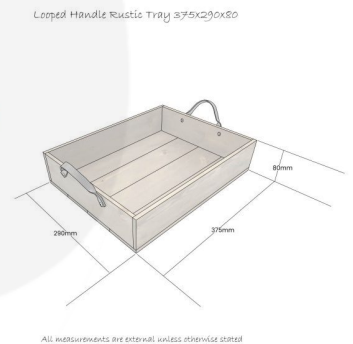

## LOOPED HANDLE RUSTIC BROWN TRAY 375X290X80

**SKU:** BXREDSH37529080RB

**£28.15 Excl. VAT**

- Ergonomically design handles - perfect for table service
- Steel handles - offering an industrial look
- Lacquered top coat - extra protection

## LOOPED HANDLE RUSTIC BROWN TRAY 375X290X80

This Looped Handle Rustic Brown Tray 375x290x80 is part of our Industrial Range made from quality Redwood. It is ideal for carry condiments for table service as the two ergonomically designed steel handles are perfect for carrying. It is available in Rustic Brown with a lacquered finish to offer extra protection.

### ADDITIONAL INFORMATION

<b>Dimensions</b>	375 × 290 × 80 mm
<b>Finish</b>	Stained, Lacquered
<b>Wood</b>	Redwood
<b>Range</b>	Stroud Industrial
<b>Additional Material</b>	Metal
<b>Colour</b>	Rustic Brown