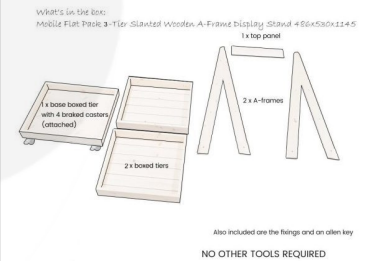

MOBILE AMBERLEY GREY 3-TIER SLANTED WOODEN A-FRAME DISPLAY STAND 486X530X1145

SKU: DS3FP-4865301145AG

£252.66 Excl. VAT

- Incredibly sturdy build - robust for everyday use
- Beautiful design - enhance customer experience
- Classic merchandiser - increase business opportunity
- Plenty of storage - maximise space
- Casters - for added mobility

GALLERY IMAGES

AMBERLEY GREY BLUE 3-TIER SLANTED WOODEN A-FRAME DISPLAY STAND 486X530X1145

The Mobile Amberley Grey Painted 3-Tier Slanted Wooden A-Frame Display Stand 486x530x1145 is available in a great range of colours. This A-frame will absolutely enhance your customer experience and business.

It comes with a set of 4 braked casters for added mobility. It is very easily assembled - if your required it to be pre assembled please do give us a call.

If you prefer a more rustic look then you may like our [Mobile Rustic 3-Tier Slanted Wooden A-Frame Display Stand 486x530x1145](#)

ADDITIONAL INFORMATION

Weight	11.46 kg
Dimensions	485 × 530 × 1455 mm
Mobility	On Casters
Wood	Pine, Redwood
Assembly	Self Assembly (Flat Pack)
Number of Tiers	3-Tiers
Colour	Amberley Grey
Compartments	3 Compartments
Finish	Painted
Location	Floor Standing