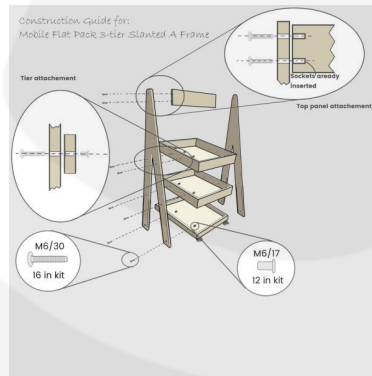

**MOBILE AMBERLEY GREY 3-TIER
 SLANTED WOODEN A-FRAME DISPLAY
 STAND 486X530X1145**

SKU: DS3FP-4865301145AG

£252.66 Excl. VAT

- Incredibly sturdy build - robust for everyday use
- Beautiful design - enhance customer experience
- Classic merchandiser - increase business opportunity
- Plenty of storage - maximise space
- Casters - for added mobility

GALLERY IMAGES

AMBERLEY GREY BLUE 3-TIER SLANTED WOODEN A-FRAME DISPLAY STAND 486X530X1145

The Mobile Amberley Grey Painted 3-Tier Slanted Wooden A-Frame Display Stand 486x530x1145 is available in a great range of colours. This A-frame will absolutely enhance your customer experience and business.

It comes with a set of 4 braked casters for added mobility. It is very easily assembled - if your required it to be pre assembled please do give us a call.

If you prefer a more rustic look then you may like our [Mobile Rustic 3-Tier Slanted Wooden A-Frame Display Stand 486x530x1145](#)

ADDITIONAL INFORMATION

Weight	11.46 kg
Dimensions	485 × 530 × 1455 mm
Mobility	On Casters
Wood	Pine, Redwood
Assembly	Self Assembly (Flat Pack)
Number of Tiers	3-Tiers
Colour	Amberley Grey
Compartments	3 Compartments
Finish	Painted
Location	Floor Standing