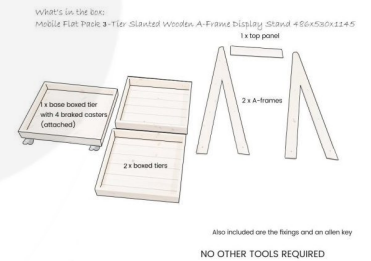

**MOBILE AMBERLEY GREY 3-TIER
 SLANTED WOODEN A-FRAME DISPLAY
 STAND 486X530X1145**

SKU: DS3FP-4865301145AG

£252.66 Excl. VAT

- Incredibly sturdy build - robust for everyday use
- Beautiful design - enhance customer experience
- Classic merchandiser - increase business opportunity
- Plenty of storage - maximise space
- Casters - for added mobility

GALLERY IMAGES

AMBERLEY GREY BLUE 3-TIER SLANTED WOODEN A-FRAME DISPLAY STAND 486X530X1145

The Mobile Amberley Grey Painted 3-Tier Slanted Wooden A-Frame Display Stand 486x530x1145 is available in a great range of colours. This A-frame will absolutely enhance your customer experience and business.

It comes with a set of 4 braked casters for added mobility. It is very easily assembled - if your required it to be pre assembled please do give us a call.

If you prefer a more rustic look then you may like our [Mobile Rustic 3-Tier Slanted Wooden A-Frame Display Stand 486x530x1145](#)

ADDITIONAL INFORMATION

Weight	11.46 kg
Dimensions	485 × 530 × 1455 mm
Mobility	On Casters
Wood	Pine, Redwood
Assembly	Self Assembly (Flat Pack)
Number of Tiers	3-Tiers
Colour	Amberley Grey
Compartments	3 Compartments
Finish	Painted
Location	Floor Standing