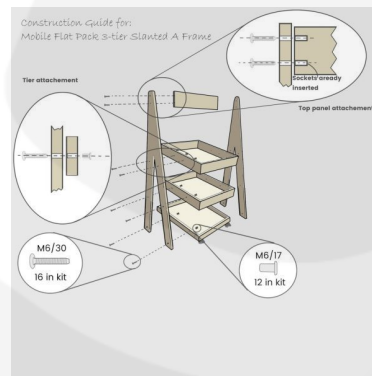

MOBILE AMBERLEY GREY 3-TIER SLANTED WOODEN A-FRAME DISPLAY STAND 486X530X1145

SKU: DS3FP-4865301145AG

£252.66 Excl. VAT

- Incredibly sturdy build - robust for everyday use
- Beautiful design - enhance customer experience
- Classic merchandiser - increase business opportunity
- Plenty of storage - maximise space
- Casters - for added mobility

GALLERY IMAGES

AMBERLEY GREY BLUE 3-TIER SLANTED WOODEN A-FRAME DISPLAY STAND 486X530X1145

The Mobile Amberley Grey Painted 3-Tier Slanted Wooden A-Frame Display Stand 486x530x1145 is available in a great range of colours. This A-frame will absolutely enhance your customer experience and business.

It comes with a set of 4 braked casters for added mobility. It is very easily assembled - if your required it to be pre assembled please do give us a call.

If you prefer a more rustic look then you may like our [Mobile Rustic 3-Tier Slanted Wooden A-Frame Display Stand 486x530x1145](#)

ADDITIONAL INFORMATION

Weight	11.46 kg
Dimensions	485 × 530 × 1455 mm
Mobility	On Casters
Wood	Pine, Redwood
Assembly	Self Assembly (Flat Pack)
Number of Tiers	3-Tiers
Colour	Amberley Grey
Compartments	3 Compartments
Finish	Painted
Location	Floor Standing