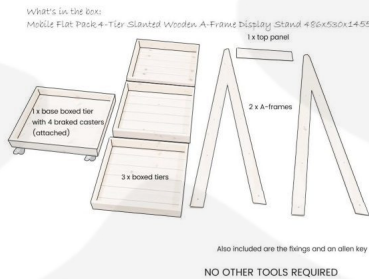

**MOBILE AMBERLEY GREY 4-TIER  
 SLANTED WOODEN A-FRAME DISPLAY  
 STAND 486X530X1455**

**SKU: DS4FP-4865301455AG**

**£357.40 Excl. VAT**

- Incredibly sturdy build - robust for everyday use
- Beautiful design - enhance customer experience
- Classic merchandiser - increase business opportunity
- Plenty of storage - maximise space
- Casters - for added mobility

## **MOBILE AMBERLEY GREY 4-TIER SLANTED WOODEN A-FRAME DISPLAY STAND 486X530X1455**

The Mobile Amberley Grey Painted 4-Tier Slanted Wooden A-Frame Display Stand 486x530x1455 is available in a range of wood stains. This A-frame will absolutely enhance your customer experience and business.

It comes with a set of 4 braked casters for added mobility. It is very easily assembled - if your required it to be pre assembled please do give us a call.

If you prefer a more classical rustic look then you may like our [Mobile Rustic 4-Tier Slanted Wooden A-Frame Display Stand 486x530x1455](#) which comes in a selection of stains.

### **ADDITIONAL INFORMATION**

<b>Weight</b>	14.17 kg
<b>Dimensions</b>	486 × 530 × 1455 mm
<b>Mobility</b>	On Casters
<b>Wood</b>	Pine, Redwood
<b>Assembly</b>	Self Assembly (Flat Pack)
<b>Colour</b>	Amberley Grey
<b>Compartments</b>	4 Compartments
<b>What it holds</b>	Homeware, Merchandise
<b>Finish</b>	Painted
<b>Location</b>	Floor Standing