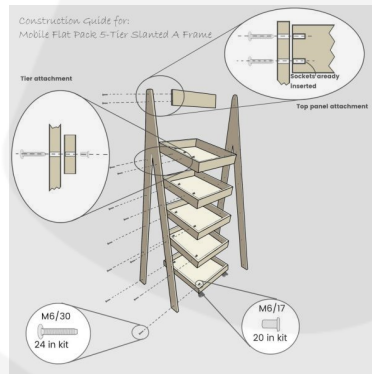

MOBILE AMBERLEY GREY 5-TIER SLANTED WOODEN A-FRAME DISPLAY STAND 486X530X1765

SKU: DS5-4865301765AG

£463.05 Excl. VAT

- Beautiful design - enhance customer experience
- Classic merchandiser - increase business opportunity
- Plenty of storage - maximise space
- Casters - for added mobility

GALLERY IMAGES

MOBILE AMBERLEY GREY 5-TIER SLANTED WOODEN A-FRAME DISPLAY STAND 486X530X1765

The Mobile Amberley Grey Painted 5-Tier Slanted Wooden A-Frame Display Stand 486x530x1765 is available in a range of colours. This A-frame will absolutely enhance your customer experience and business.

It comes with a set of 4 braked casters for added mobility. It is very easily assembled - if you require pre-assembled please do give us a call.

If you prefer a more classic look then you may like our rustic version. It is the [Mobile Rustic 5-Tier Slanted Wooden A-Frame Display Stand 486x530x1765](#) which offers a range of wood stains

ADDITIONAL INFORMATION

Weight	17.63 kg
Dimensions	485 × 530 × 1765 mm
Mobility	On Casters
Wood	Pine, Redwood
Assembly	Self Assembly (Flat Pack)
Colour	Amberley Grey
Number of Tiers	5-Tiers
Length	486mm
Compartments	5 Compartments
What it holds	Homeware, Kitchen Fare, Merchandise
Finish	Painted
Location	Floor Standing