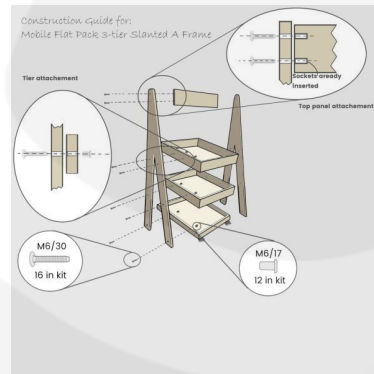

MOBILE BLACK 3-TIER SLANTED WOODEN A-FRAME DISPLAY STAND 486X530X1145

SKU: DS3FP-4865301145BK

£252.66 Excl. VAT

- Incredibly sturdy build - robust for everyday use
- Beautiful design - enhance customer experience
- Classic merchandiser - increase business opportunity
- Plenty of storage - maximise space
- Casters - for added mobility

GALLERY IMAGES

MOBILE BLACK 3-TIER SLANTED WOODEN A-FRAME DISPLAY STAND 486X530X1145

The Mobile Black Painted 3-Tier Slanted Wooden A-Frame Display Stand 486x530x1145 is available in a great range of colours. This A-frame will absolutely enhance your customer experience and business.

It comes with a set of 4 braked casters for added mobility. It is very easily assembled - if your required it to be pre assembled please do give us a call.

If you prefer a more rustic look then you may like our [Mobile Rustic 3-Tier Slanted Wooden A-Frame Display Stand 486x530x1145](#)

ADDITIONAL INFORMATION

Weight	11.46 kg
Dimensions	485 × 530 × 1455 mm
Mobility	On Casters
Wood	Pine, Redwood
Assembly	Self Assembly (Flat Pack)
Number of Tiers	3-Tiers
Colour	Black
Compartments	3 Compartments
Finish	Painted
Location	Floor Standing