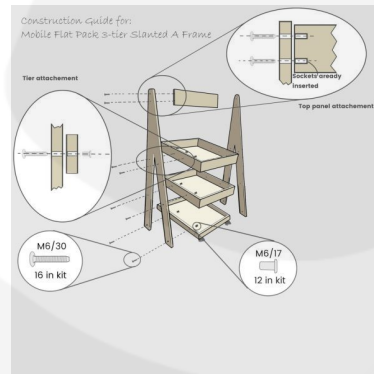

**MOBILE BLACK 3-TIER SLANTED WOODEN A-FRAME DISPLAY STAND 486X530X1145**

**SKU: DS3FP-4865301145BK**

**£252.66 Excl. VAT**

- Incredibly sturdy build - robust for everyday use
- Beautiful design - enhance customer experience
- Classic merchandiser - increase business opportunity
- Plenty of storage - maximise space
- Casters - for added mobility

## **MOBILE BLACK 3-TIER SLANTED WOODEN A-FRAME DISPLAY STAND 486X530X1145**

The Mobile Black Painted 3-Tier Slanted Wooden A-Frame Display Stand 486x530x1145 is available in a great range of colours. This A-frame will absolutely enhance your customer experience and business.

It comes with a set of 4 braked casters for added mobility. It is very easily assembled - if your required it to be pre assembled please do give us a call.

If you prefer a more rustic look then you may like our [Mobile Rustic 3-Tier Slanted Wooden A-Frame Display Stand 486x530x1145](#)

### **ADDITIONAL INFORMATION**

<b>Weight</b>	11.46 kg
<b>Dimensions</b>	485 × 530 × 1455 mm
<b>Mobility</b>	On Casters
<b>Wood</b>	Pine, Redwood
<b>Assembly</b>	Self Assembly (Flat Pack)
<b>Number of Tiers</b>	3-Tiers
<b>Colour</b>	Black
<b>Compartments</b>	3 Compartments
<b>Finish</b>	Painted
<b>Location</b>	Floor Standing