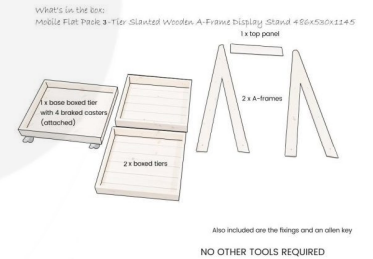

MOBILE BLACK 3-TIER SLANTED WOODEN A-FRAME DISPLAY STAND 486X530X1145

SKU: DS3FP-4865301145BK

£252.66 Excl. VAT

- Incredibly sturdy build - robust for everyday use
- Beautiful design - enhance customer experience
- Classic merchandiser - increase business opportunity
- Plenty of storage - maximise space
- Casters - for added mobility

GALLERY IMAGES

MOBILE BLACK 3-TIER SLANTED WOODEN A-FRAME DISPLAY STAND 486X530X1145

The Mobile Black Painted 3-Tier Slanted Wooden A-Frame Display Stand 486x530x1145 is available in a great range of colours. This A-frame will absolutely enhance your customer experience and business.

It comes with a set of 4 braked casters for added mobility. It is very easily assembled - if your required it to be pre assembled please do give us a call.

If you prefer a more rustic look then you may like our [Mobile Rustic 3-Tier Slanted Wooden A-Frame Display Stand 486x530x1145](#)

ADDITIONAL INFORMATION

Weight	11.46 kg
Dimensions	485 × 530 × 1455 mm
Mobility	On Casters
Wood	Pine, Redwood
Assembly	Self Assembly (Flat Pack)
Number of Tiers	3-Tiers
Colour	Black
Compartments	3 Compartments
Finish	Painted
Location	Floor Standing