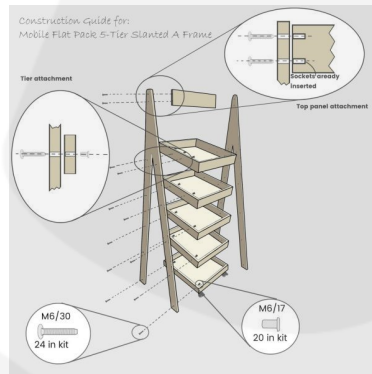

MOBILE BLACK 5-TIER SLANTED WOODEN A-FRAME DISPLAY STAND 486X530X1765

SKU: DS5-4865301765BK

£463.05 Excl. VAT

- Beautiful design - enhance customer experience
- Classic merchandiser - increase business opportunity
- Plenty of storage - maximise space
- Casters - for added mobility

GALLERY IMAGES

MOBILE BLACK 5-TIER SLANTED WOODEN A-FRAME DISPLAY STAND 486X530X1765

The Mobile Black Painted 5-Tier Slanted Wooden A-Frame Display Stand 486x530x1765 is available in a range of colours. This A-frame will absolutely enhance your customer experience and business.

It comes with a set of 4 braked casters for added mobility. It is very easily assembled - if you require pre-assembled please do give us a call.

If you prefer a more classic look then you may like our rustic version. It is the [Mobile Rustic 5-Tier Slanted Wooden A-Frame Display Stand 486x530x1765](#) which offers a range of wood stains

ADDITIONAL INFORMATION

Weight	17.63 kg
Dimensions	485 × 530 × 1765 mm
Mobility	On Casters
Wood	Pine, Redwood
Assembly	Self Assembly (Flat Pack)
Colour	Black
Number of Tiers	5-Tiers
Length	486mm
Compartments	5 Compartments
What it holds	Homeware, Kitchen Fare, Merchandise
Finish	Painted
Location	Floor Standing