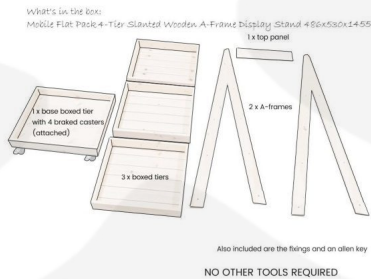

**MOBILE GRETTON GREY 4-TIER
 SLANTED WOODEN A-FRAME DISPLAY
 STAND 486X530X1455**

SKU: DS4FP-4865301455GG

£357.40 Excl. VAT

- Incredibly sturdy build - robust for everyday use
- Beautiful design - enhance customer experience
- Classic merchandiser - increase business opportunity
- Plenty of storage - maximise space
- Casters - for added mobility

GALLERY IMAGES

MOBILE GRETTON GREY 4-TIER SLANTED WOODEN A-FRAME DISPLAY STAND 486X530X1455

The Mobile Gretton Grey Painted 4-Tier Slanted Wooden A-Frame Display Stand 486x530x1455 is available in a range of wood stains. This A-frame will absolutely enhance your customer experience and business.

It comes with a set of 4 braked casters for added mobility. It is very easily assembled - if your required it to be pre assembled please do give us a call.

If you prefer a more classical rustic look then you may like our [Mobile Rustic 4-Tier Slanted Wooden A-Frame Display Stand 486x530x1455](#) which comes in a selection of stains.

ADDITIONAL INFORMATION

Weight	14.17 kg
Dimensions	486 × 530 × 1455 mm
Mobility	On Casters
Wood	Pine, Redwood
Assembly	Self Assembly (Flat Pack)
Colour	Gretton Grey
Compartments	4 Compartments
What it holds	Homeware, Merchandise
Finish	Painted
Location	Floor Standing