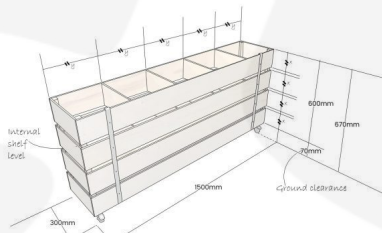

MOBILE GRETTON GREY 5 BIN IMPULSE MERCHANDISE DISPLAY STAND 1500X300X670

SKU: IBM1500300600GG

£454.79 Excl. VAT

- Great volume - holds plenty of merchandise
- Multi-function - can be used as a queue divide offering versatility
- Casters - for added mobility
- FSC timber - great ecological credentials

GALLERY IMAGES

Mobile 5 Bin Impulse Merchandise Display Stand 1500x300x670

All measurements are external unless otherwise stated

MOBILE GRETTON GREY 5 BIN IMPULSE MERCHANDISE DISPLAY STAND 1500X300X670

The Mobile Gretton Grey Painted 5 Bin Impulse Merchandise Display Stand 1500x300x670 is a great size. It is perfect for holding your products and having them close to hand at point of sale. It is multi functional having a use as a queue divider as well. The mobile impulse bin has a set of 4 casters, of which 2 are braked.

The stand comes in a great selection of colours however if you prefer something a little more rustic then our [Mobile Rustic Brown 5 Bin Impulse Merchandise Display Stand 1500x300x670](#) might be more appropriate.

ADDITIONAL INFORMATION

Dimensions	1500 × 230 × 670 mm
Mobility	On Casters
Assembly	Pre-assembled
Colour	Gretton Grey
Wood	Plywood
Finish	Painted
Compartments	5 Compartments