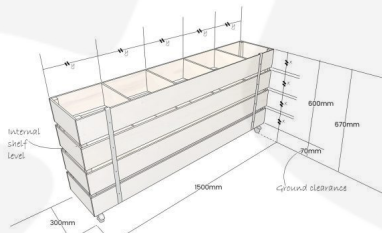

GALLERY IMAGES

Mobile 5 Bin Impulse Merchandise Display Stand 1500x300x670

All measurements are external unless otherwise stated

MOBILE KINGSCOTE BLUE 5 BIN IMPULSE MERCHANDISE DISPLAY STAND 1500X300X670

The Mobile Kingscote Blue Painted 5 Bin Impulse Merchandise Display Stand 1500x300x670 is a great size. It is perfect for holding your products and having them close to hand at point of sale. It is multi functional having a use as a queue divider as well. The mobile impulse bin has a set of 4 casters, of which 2 are braked.

The stand comes in a great selection of colours however if you prefer something a little more rustic then our [Mobile Rustic Brown 5 Bin Impulse Merchandise Display Stand 1500x300x670](#) might be more appropriate.

ADDITIONAL INFORMATION

Dimensions	1500 × 230 × 670 mm
Mobility	On Casters
Assembly	Pre-assembled
Colour	Kingscote Blue
Wood	Plywood
Finish	Painted
Compartments	5 Compartments