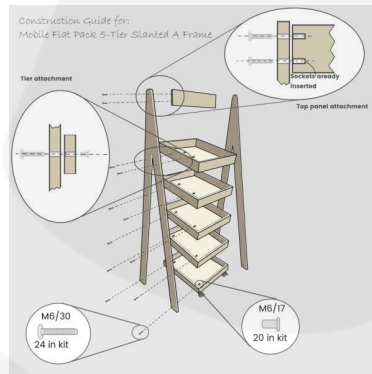

MOBILE KINGSCOTE BLUE 5-TIER SLANTED WOODEN A-FRAME DISPLAY STAND 486X530X1765

SKU: DS5-4865301765KB

£463.05 Excl. VAT

- Beautiful design - enhance customer experience
- Classic merchandiser - increase business opportunity
- Plenty of storage - maximise space
- Casters - for added mobility

GALLERY IMAGES

MOBILE KINGSCOTE BLUE 5-TIER SLANTED WOODEN A-FRAME DISPLAY STAND 486X530X1765

The Mobile Kingscote Blue Painted 5-Tier Slanted Wooden A-Frame Display Stand 486x530x1765 is available in a range of colours. This A-frame will absolutely enhance your customer experience and business.

It comes with a set of 4 braked casters for added mobility. It is very easily assembled - if you require pre-assembled please do give us a call.

If you prefer a more classic look then you may like our rustic version. It is the [Mobile Rustic 5-Tier Slanted Wooden A-Frame Display Stand 486x530x1765](#) which offers a range of wood stains

ADDITIONAL INFORMATION

Weight	17.63 kg
Dimensions	485 × 530 × 1765 mm
Mobility	On Casters
Wood	Pine, Redwood
Assembly	Self Assembly (Flat Pack)
Colour	Kingscote Blue
Number of Tiers	5-Tiers
Length	486mm
Compartments	5 Compartments
What it holds	Homeware, Kitchen Fare, Merchandise
Finish	Painted
Location	Floor Standing