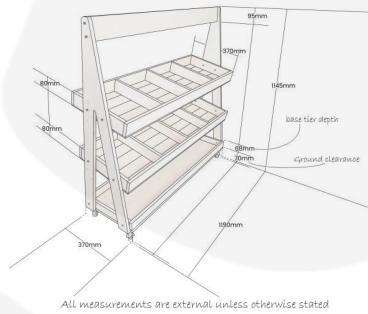

**MOBILE NATURAL 3-TIER ADJUSTABLE  
 MERCHANDISER DISPLAY STAND  
 1190X370X1145**

**SKU: IBM11903701145NAT**  
**£436.40 Excl. VAT**

- Adjustable shelves - optimum display or access both sides
- Great height - perfect for browsing
- Great size - plenty of stock holding
- Casters - for added mobility

## **MOBILE NATURAL 3-TIER ADJUSTABLE MERCHANDISER DISPLAY STAND 1190X370X1145**

The Mobile Natural 3-Tier Adjustable Merchandiser Display Stand 1190x370x1145 is a popular merchandiser. The design offers maximum display at a convenient height for browsing.

### **Adjustable display**

The top 2 tiers are adjustable allowing you to slant them for optimum viewing or set level for access both sides.

The merchandiser is set on 4 casters, 2 of which are braked in order to hold the stand in position.

It is also available in a rustic brown finish as the [Mobile Rustic Brown 3-Tier Adjustable Merchandiser Display Stand 1190x370x1145](#)