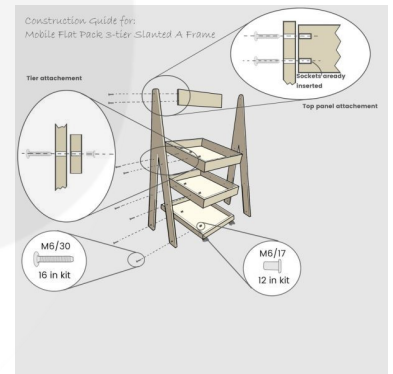

MOBILE NATURAL 3-TIER SLANTED WOODEN A-FRAME DISPLAY STAND 486X530X1145

SKU: DS3FP-4865301145NAT

£252.66 Excl. VAT

- Incredibly sturdy build - robust for everyday use
- Beautiful design - enhance customer experience
- Classic merchandiser - increase business opportunity
- Plenty of storage - maximise space
- Casters - for added mobility

GALLERY IMAGES

MOBILE NATURAL 3-TIER SLANTED WOODEN A-FRAME DISPLAY STAND 486X530X1145

The Mobile Natural 3-Tier Slanted Wooden A-Frame Display Stand 486x530x1145 is available in a range of wood stains. This A-frame will absolutely enhance your customer experience and business.

It comes with a set of 4 braked casters for added mobility. It is very easily assembled - if your required it to be pre assembled please do give us a call.

ADDITIONAL INFORMATION

Weight	11.46 kg
Dimensions	485 × 530 × 1455 mm
Colour	Natural
Finish	Lacquered
Mobility	On Casters
Wood	Pine, Redwood
Assembly	Self Assembly (Flat Pack)
Number of Tiers	3-Tiers
Compartments	3 Compartments
Location	Floor Standing