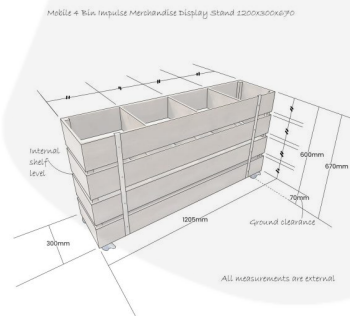

MOBILE NATURAL 4 BIN IMPULSE MERCHANDISE DISPLAY STAND 1200X300X670

SKU: IBM1200300600NAT

£362.90 Excl. VAT

- Great volume - holds plenty of merchandise
- Multi-function - can be used as a queue divide offering versatility
- Casters - for added mobility
- FSC timber - great ecological credentials

GALLERY IMAGES

MOBILE NATURAL 4 BIN IMPULSE MERCHANDISE DISPLAY STAND 1200X300X670

The Mobile Natural 4 Bin Impulse Merchandise Display Stand 1200x300x670 is a great size for containing your products and having them close to hand at point of sale. It is multi functional having a use as a queue divider as well. It comes with a set of 4 casters, of which 2 are braked.

If you prefer something a little more static then there is the [Rustic Brown 4 Bin Impulse Merchandise Display Stand 1200x300x640](#)

ADDITIONAL INFORMATION

Weight	18.77 kg
Dimensions	1200 x 230 x 670 mm
Finish	Lacquered
Mobility	On Casters
Assembly	Pre-assembled
Wood	Plywood
Additional Material	Metal
Compartments	4 Compartments
What it holds	Merchandise
Colour	Natural