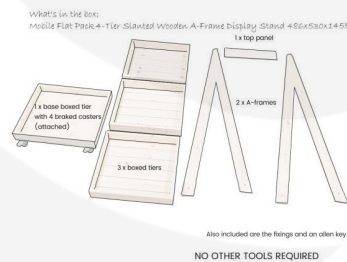

**MOBILE NATURAL 4-TIER SLANTED
 WOODEN A-FRAME DISPLAY STAND
 486X530X1455**

SKU: DS4FP-4865301455NAT

£357.40 Excl. VAT

- Incredibly sturdy build - robust for everyday use
- Beautiful design - enhance customer experience
- Classic merchandiser - increase business opportunity
- Plenty of storage - maximise space
- Casters - for added mobility
- Sustainable sources - great ecological credentials

GALLERY IMAGES

MOBILE NATURAL 4-TIER SLANTED WOODEN A-FRAME DISPLAY STAND 486X530X1455

The Mobile Natural 4-Tier Slanted Wooden A-Frame Display Stand 486x530x1455 is available in a range of wood stains. This A-frame will absolutely enhance your customer experience and business. We design the shelves at an optimum angle viewing for interested customers. This not only enhances impulse sales but also customer experience.

It comes with a set of 4 braked casters for added mobility. It is very easily disassembled for storage and transportation. We robustly manufacture the A-frame from sustainable pine and redwood.

Branded & Labelled

This A-frame can be branded and labelled. The printable areas are:

Top Panel - 90mm x 400mm

Top, Upper Middle Tier & Lower Middle Tier - 60mm x 400mm

Bottom Tier - 40mm x 400mm

ADDITIONAL INFORMATION

Weight	14.17 kg
Dimensions	486 × 530 × 1455 mm
Colour	Natural
Finish	Lacquered
Mobility	On Casters
Wood	Pine, Redwood
Assembly	Pre-assembled
Compartments	4 Compartments
What it holds	Homeware, Merchandise
Location	Floor Standing