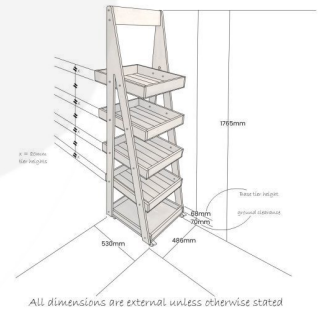

## MOBILE NATURAL 5-TIER SLANTED WOODEN A-FRAME DISPLAY STAND 486X530X1765

**SKU:** DS5-4865301765NAT

**£463.05 Excl. VAT**

- Incredibly sturdy build - robust for everyday use
- Beautiful design - enhance customer experience
- Classic merchandiser - increase business opportunity
- Plenty of storage - maximise space
- Casters - for added mobility

### GALLERY IMAGES

Mobile 5-Tier Slanted Wooden A-Frame Display Stand | 486x530x1765

## **MOBILE NATURAL 5-TIER SLANTED WOODEN A-FRAME DISPLAY STAND 486X530X1765**

The Mobile Natural 5-Tier Slanted Wooden A-Frame Display Stand 486x530x1765 is available in a range of wood stains. This A-frame will absolutely enhance your customer experience and business.

### **ADDITIONAL INFORMATION**

<b>Weight</b>	17.63 kg
<b>Dimensions</b>	485 × 530 × 1765 mm
<b>Colour</b>	Natural
<b>Finish</b>	Lacquered
<b>Mobility</b>	On Casters
<b>Wood</b>	Pine, Redwood
<b>Assembly</b>	Self Assembly (Flat Pack)
<b>Number of Tiers</b>	5-Tiers
<b>Compartments</b>	5 Compartments
<b>What it holds</b>	Homeware, Kitchen Fare, Merchandise
<b>Location</b>	Floor Standing