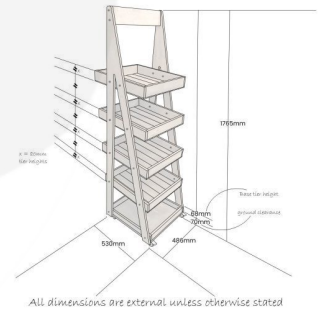

MOBILE NATURAL 5-TIER SLANTED WOODEN A-FRAME DISPLAY STAND 486X530X1765

SKU: DS5-4865301765NAT

£463.05 Excl. VAT

- Incredibly sturdy build - robust for everyday use
- Beautiful design - enhance customer experience
- Classic merchandiser - increase business opportunity
- Plenty of storage - maximise space
- Casters - for added mobility

GALLERY IMAGES

Mobile 5-Tier Slanted Wooden A-Frame Display Stand | 486x530x1765

MOBILE NATURAL 5-TIER SLANTED WOODEN A-FRAME DISPLAY STAND 486X530X1765

The Mobile Natural 5-Tier Slanted Wooden A-Frame Display Stand 486x530x1765 is available in a range of wood stains. This A-frame will absolutely enhance your customer experience and business.

It comes with a set of 4 braked casters for added mobility. It is very easily assembled - if your required it to be pre assembled please do give us a call.

ADDITIONAL INFORMATION

Weight	17.63 kg
Dimensions	485 × 530 × 1765 mm
Colour	Natural
Finish	Lacquered
Mobility	On Casters
Wood	Pine, Redwood
Assembly	Self Assembly (Flat Pack)
Number of Tiers	5-Tiers
Compartments	5 Compartments
What it holds	Homeware, Kitchen Fare, Merchandise
Location	Floor Standing