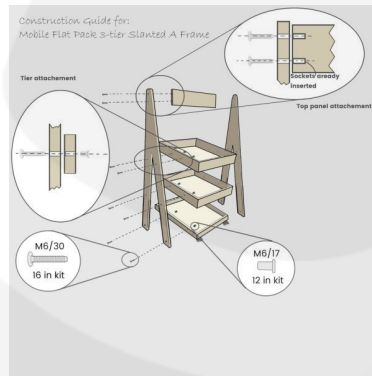

**MOBILE KINGSCOTE BLUE 3-TIER
SLANTED WOODEN A-FRAME DISPLAY
STAND 486X530X1145**

SKU: DS3FP-4865301145KB

£252.66 Excl. VAT

- Incredibly sturdy build - robust for everyday use
- Beautiful design - enhance customer experience
- Classic merchandiser - increase business opportunity
- Plenty of storage - maximise space
- Casters - for added mobility

GALLERY IMAGES

MOBILE KINGSCOTE BLUE 3-TIER SLANTED WOODEN A-FRAME DISPLAY STAND 486X530X1145

The Mobile Kingscote Blue Painted 3-Tier Slanted Wooden A-Frame Display Stand 486x530x1145 is available in a great range of colours. This A-frame will absolutely enhance your customer experience and business.

It comes with a set of 4 braked casters for added mobility. It is very easily assembled - if your required it to be pre assembled please do give us a call.

If you prefer a more rustic look then you may like our [Mobile Rustic 3-Tier Slanted Wooden A-Frame Display Stand 486x530x1145](#)

ADDITIONAL INFORMATION

Weight	11.46 kg
Dimensions	485 × 530 × 1455 mm
Mobility	On Casters
Wood	Pine, Redwood
Assembly	Self Assembly (Flat Pack)
Number of Tiers	3-Tiers
Colour	Kingscote Blue
Compartments	3 Compartments
Finish	Painted
Location	Floor Standing