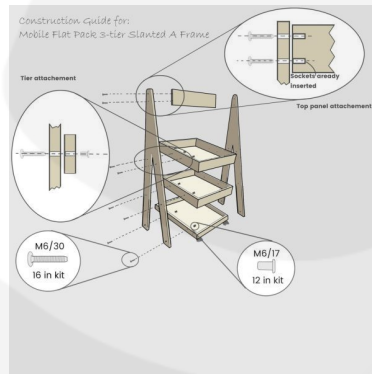

**MOBILE KINGSCOTE BLUE 3-TIER
 SLANTED WOODEN A-FRAME DISPLAY
 STAND 486X530X1145**

SKU: DS3FP-4865301145KB

£252.66 Excl. VAT

- Incredibly sturdy build - robust for everyday use
- Beautiful design - enhance customer experience
- Classic merchandiser - increase business opportunity
- Plenty of storage - maximise space
- Casters - for added mobility

GALLERY IMAGES

MOBILE KINGSCOTE BLUE 3-TIER SLANTED WOODEN A-FRAME DISPLAY STAND 486X530X1145

The Mobile Kingscote Blue Painted 3-Tier Slanted Wooden A-Frame Display Stand 486x530x1145 is available in a great range of colours. This A-frame will absolutely enhance your customer experience and business.

It comes with a set of 4 braked casters for added mobility. It is very easily assembled - if your required it to be pre assembled please do give us a call.

If you prefer a more rustic look then you may like our [Mobile Rustic 3-Tier Slanted Wooden A-Frame Display Stand 486x530x1145](#)

ADDITIONAL INFORMATION

Weight	11.46 kg
Dimensions	485 × 530 × 1455 mm
Mobility	On Casters
Wood	Pine, Redwood
Assembly	Self Assembly (Flat Pack)
Number of Tiers	3-Tiers
Colour	Kingscote Blue
Compartments	3 Compartments
Finish	Painted
Location	Floor Standing