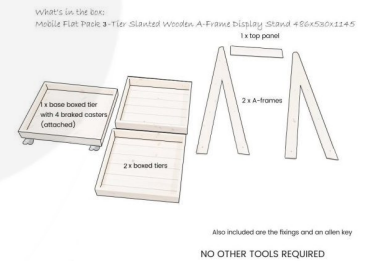

**MOBILE KINGSCOTE BLUE 3-TIER
SLANTED WOODEN A-FRAME DISPLAY
STAND 486X530X1145**

SKU: DS3FP-4865301145KB

£252.66 Excl. VAT

- Incredibly sturdy build - robust for everyday use
- Beautiful design - enhance customer experience
- Classic merchandiser - increase business opportunity
- Plenty of storage - maximise space
- Casters - for added mobility

GALLERY IMAGES

MOBILE KINGSCOTE BLUE 3-TIER SLANTED WOODEN A-FRAME DISPLAY STAND 486X530X1145

The Mobile Kingscote Blue Painted 3-Tier Slanted Wooden A-Frame Display Stand 486x530x1145 is available in a great range of colours. This A-frame will absolutely enhance your customer experience and business.

It comes with a set of 4 braked casters for added mobility. It is very easily assembled - if your required it to be pre assembled please do give us a call.

If you prefer a more rustic look then you may like our [Mobile Rustic 3-Tier Slanted Wooden A-Frame Display Stand 486x530x1145](#)

ADDITIONAL INFORMATION

Weight	11.46 kg
Dimensions	485 × 530 × 1455 mm
Mobility	On Casters
Wood	Pine, Redwood
Assembly	Self Assembly (Flat Pack)
Number of Tiers	3-Tiers
Colour	Kingscote Blue
Compartments	3 Compartments
Finish	Painted
Location	Floor Standing