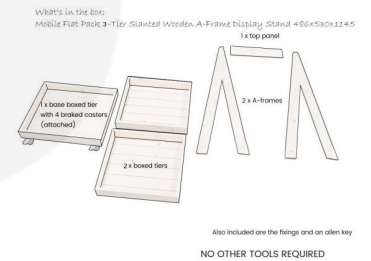

**MOBILE KINGSCOTE BLUE 3-TIER
 SLANTED WOODEN A-FRAME DISPLAY
 STAND 486X530X1145**

SKU: DS3FP-4865301145KB

£252.66 Excl. VAT

- Incredibly sturdy build - robust for everyday use
- Beautiful design - enhance customer experience
- Classic merchandiser - increase business opportunity
- Plenty of storage - maximise space
- Casters - for added mobility

GALLERY IMAGES

MOBILE KINGSCOTE BLUE 3-TIER SLANTED WOODEN A-FRAME DISPLAY STAND 486X530X1145

The Mobile Kingscote Blue Painted 3-Tier Slanted Wooden A-Frame Display Stand 486x530x1145 is available in a great range of colours. This A-frame will absolutely enhance your customer experience and business.

It comes with a set of 4 braked casters for added mobility. It is very easily assembled - if your required it to be pre assembled please do give us a call.

If you prefer a more rustic look then you may like our [Mobile Rustic 3-Tier Slanted Wooden A-Frame Display Stand 486x530x1145](#)

ADDITIONAL INFORMATION

Weight	11.46 kg
Dimensions	485 × 530 × 1455 mm
Mobility	On Casters
Wood	Pine, Redwood
Assembly	Self Assembly (Flat Pack)
Number of Tiers	3-Tiers
Colour	Kingscote Blue
Compartments	3 Compartments
Finish	Painted
Location	Floor Standing