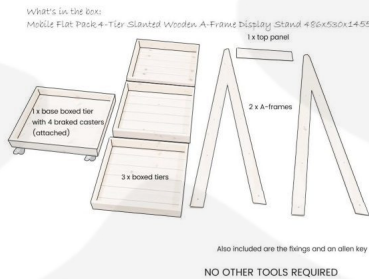

**MOBILE KINGSCOTE BLUE 4-TIER  
 SLANTED WOODEN A-FRAME DISPLAY  
 STAND 486X530X1455**

**SKU: DS4FP-4865301455KB**

**£357.40 Excl. VAT**

- Incredibly sturdy build - robust for everyday use
- Beautiful design - enhance customer experience
- Classic merchandiser - increase business opportunity
- Plenty of storage - maximise space
- Casters - for added mobility

## **MOBILE KINGSCOTE BLUE 4-TIER SLANTED WOODEN A-FRAME DISPLAY STAND 486X530X1455**

The Mobile Kingscote Blue Painted 4-Tier Slanted Wooden A-Frame Display Stand 486x530x1455 is available in a range of wood stains. This A-frame will absolutely enhance your customer experience and business.

It comes with a set of 4 braked casters for added mobility. It is very easily assembled - if your required it to be pre assembled please do give us a call.

If you prefer a more classical rustic look then you may like our [Mobile Rustic 4-Tier Slanted Wooden A-Frame Display Stand 486x530x1455](#) which comes in a selection of stains.

### **ADDITIONAL INFORMATION**

<b>Weight</b>	14.17 kg
<b>Dimensions</b>	486 × 530 × 1455 mm
<b>Mobility</b>	On Casters
<b>Wood</b>	Pine, Redwood
<b>Assembly</b>	Self Assembly (Flat Pack)
<b>Colour</b>	Kingscote Blue
<b>Compartments</b>	4 Compartments
<b>What it holds</b>	Homeware, Merchandise
<b>Finish</b>	Painted
<b>Location</b>	Floor Standing