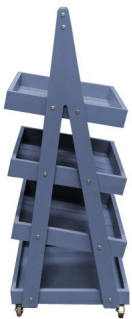

**MOBILE KINGSCOTE BLUE 4-TIER  
 SLANTED WOODEN A-FRAME DISPLAY  
 STAND 486X530X1455**

**SKU: DS4FP-4865301455KB**

**£357.40 Excl. VAT**

- Incredibly sturdy build - robust for everyday use
- Beautiful design - enhance customer experience
- Classic merchandiser - increase business opportunity
- Plenty of storage - maximise space
- Casters - for added mobility

## **MOBILE KINGSCOTE BLUE 4-TIER SLANTED WOODEN A-FRAME DISPLAY STAND 486X530X1455**

The Mobile Kingscote Blue Painted 4-Tier Slanted Wooden A-Frame Display Stand 486x530x1455 is available in a range of wood stains. This A-frame will absolutely enhance your customer experience and business.

It comes with a set of 4 braked casters for added mobility. It is very easily assembled - if your required it to be pre assembled please do give us a call.

If you prefer a more classical rustic look then you may like our [Mobile Rustic 4-Tier Slanted Wooden A-Frame Display Stand 486x530x1455](#) which comes in a selection of stains.