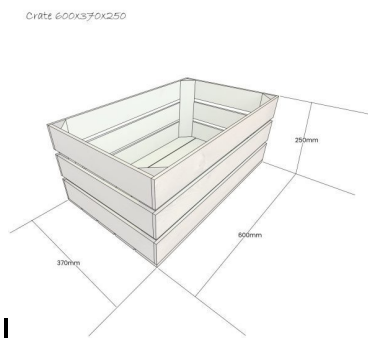

**MOBILE PAINTED CRATE 600X370X330**

**SKU: CRM600370250 "XXX"**

**From £69.18 Excl. VAT**

- Solid design – built to last
- Wide range of colours available – match your designs
- Extra large – even greater capacity
- FSC Redwood – great ecological credentials
- On casters - for great mobility

## MOBILE PAINTED CRATE 600X370X330

You can add practicality and colour to your kitchen, office or bedroom with this Mobile Painted Crate 600x370x330. You can use them as smart storage solutions, book cases, shelves for clothes and even shop displays. With a colourful jolly look they complement a classic taste and style.

This forms the base for any stacker crate system with 600 x 370 as their length x width. The crate comes with a [set of 4 casters](#) 2 of which are braked.

### ADDITIONAL INFORMATION

**Dimensions**

600 × 370 × 328 mm

**Colour**

Black, Burleigh Cream, Cherington Pink, Frampton Green, Gretton Grey, Kingscote Blue, Nailsworth Blue, Sherston Claret, Tetbury Green, White