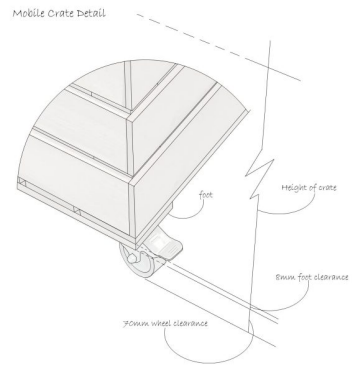

Colour

GALLERY IMAGES