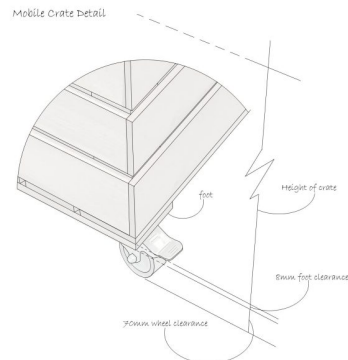

Colour

GALLERY IMAGES