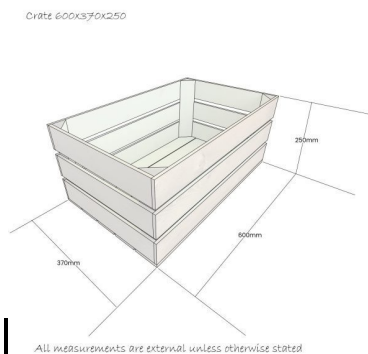

MOBILE PAINTED CRATE 600X370X330

SKU: CRM600370250 "XXX"

From £69.18 Excl. VAT

- Solid design – built to last
- Wide range of colours available – match your designs
- Extra large – even greater capacity
- FSC Redwood – great ecological credentials
- On casters - for great mobility

VARIATIONS

- Tetbury Green
- White
- Kingscote Blue
- Nailsworth Blue
- Black
- Burleigh Cream
- Cherington Pink
- Frampton Green
- Gretton Grey
- Sherston Claret

Colour

GALLERY IMAGES

MOBILE PAINTED CRATE 600X370X330

You can add practicality and colour to your kitchen, office or bedroom with this Mobile Painted Crate 600x370x330. You can use them as smart storage solutions, book cases, shelves for clothes and even shop displays. With a colourful jolly look they complement a classic taste and style.

This forms the base for any stacker crate system with 600 x 370 as their length x width. The crate comes with a [set of 4 casters](#) 2 of which are braked.

ADDITIONAL INFORMATION

Dimensions

600 × 370 × 328 mm