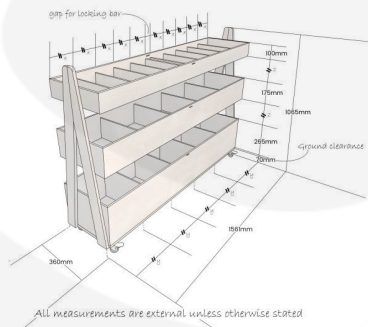

**RUSTIC BROWN ALBERT 3-TIER QUEUE  
 DIVIDER DISPLAY STAND  
 1551X360X1070**

**SKU: QDL15513601070RB**  
**£753.38 Excl. VAT**

- 10 top shelf compartments - plenty of display
- 5 mid & lower shelf bins - plenty of capacity
- Multi-function - can be used as a queue divide offering versatility
- Casters - for added mobility
- Lockable lids - added security

## **MOBILE RUSTIC BROWN ALBERT 3-TIER QUEUE DIVIDER DISPLAY STAND 1551X360X1070**

The Mobile Rustic Brown Albert 3-Tier Queue Divider Display Stand 1551x360x1070 is a bit of a beast. Our largest queue divider yet it takes its name from The Royal Albert Hall from where it was designed. It has stacks of room for containing your products and having them close to hand at point of sale. It has 10 compartments along the top shelf and 5 deeper compartments on the middle and lower shelves for replenishment stock or even more display.

The Albert queue divider comes with a set of 4 casters of which 2 are lockable. Unlike the other queue dividers which has optional lockable lids, with the Albert these lids come as standard. A key difference with the Albert lockable lids is that the top shelf has a lockable box lid. This allows for a greater volume to be contained securely after hours. The box lid can be stowed away in the lower shelves when in use if it suits.

### **ADDITIONAL INFORMATION**

<b>Dimensions</b>	1561 × 360 × 1065 mm
<b>Finish</b>	Stained, Lacquered
<b>Mobility</b>	On Casters
<b>Assembly</b>	Pre-assembled
<b>Wood</b>	Pine, Plywood
<b>Options &amp; Features</b>	Lockable Lids
<b>Compartments</b>	20 Compartments
<b>What it holds</b>	Merchandise
<b>Colour</b>	Rustic Brown