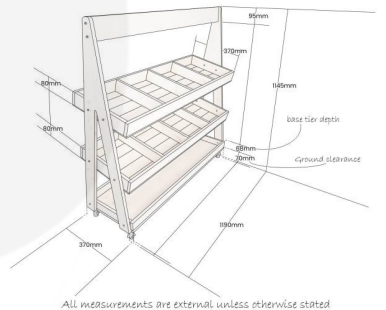

**MOBILE RUSTIC BROWN 3-TIER
 ADJUSTABLE MERCHANDISER DISPLAY
 STAND 1190X370X1145**

SKU: IBM11903701145RB

£436.40 Excl. VAT

- Adjustable shelves - optimum display or access both sides
- Great height - perfect for browsing
- Great size - plenty of stock holding
- Casters - for added mobility

GALLERY IMAGES

Mobile 3-Tier Slatted Merchandiser Display Stand | 1190x370x1145

MOBILE RUSTIC BROWN 3-TIER ADJUSTABLE MERCHANDISER DISPLAY STAND 1190X370X1145

The Mobile Rustic Brown 3-Tier Adjustable Merchandiser Display Stand 1190x370x1145 is a popular merchandiser. The design offers maximum display at a convenient height for browsing.

Adjustable display

The top 2 tiers are adjustable allowing you to slant them for optimum viewing or set level for access both sides.

Stacks of Space

The 3 tiers offer plenty of merchandise and stock holding space. The top 2 tiers are partitioned into 4 section each offering a practical display function. The base tier is partition-less so offering more stock holding functionality.

ADDITIONAL INFORMATION

Dimensions	1190 × 370 × 1145 mm
Wood	Pine
Mobility	On Casters
Assembly	Self Assembly (Flat Pack)
Finish	Stained, Lacquered
Number of Tiers	3-Tiers
Colour	Rustic Brown
Compartments	9 Compartments
What it holds	Merchandise
Options & Features	Adjustable Shelves