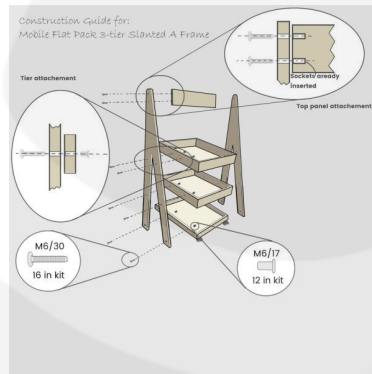

**MOBILE RUSTIC BROWN 3-TIER  
 SLANTED WOODEN A-FRAME DISPLAY  
 STAND 486X530X1145**

**SKU: DS3FP-4865301145RB**

**£252.66 Excl. VAT**

- Incredibly sturdy build - robust for everyday use
- Beautiful design - enhance customer experience
- Classic merchandiser - increase business opportunity
- Plenty of storage - maximise space
- Casters - for added mobility

## **MOBILE RUSTIC BROWN 3-TIER SLANTED WOODEN A-FRAME DISPLAY STAND 486X530X1145**

The Mobile Rustic Brown 3-Tier Slanted Wooden A-Frame Display Stand 486x530x1145 offers plenty of great display space. This A-frame will absolutely enhance your customer experience and business.

### **ADDITIONAL INFORMATION**

<b>Weight</b>	11.46 kg
<b>Dimensions</b>	485 × 530 × 1455 mm
<b>Colour</b>	Rustic Brown
<b>Finish</b>	Stained, Lacquered
<b>Mobility</b>	On Casters
<b>Wood</b>	Pine, Redwood
<b>Assembly</b>	Self Assembly (Flat Pack)
<b>Number of Tiers</b>	3-Tiers
<b>Compartments</b>	3 Compartments
<b>Location</b>	Floor Standing