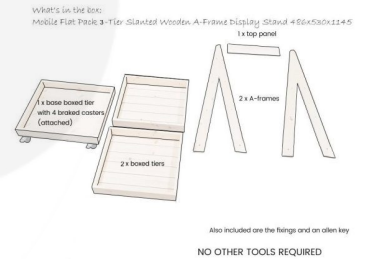

**MOBILE RUSTIC BROWN 3-TIER  
 SLANTED WOODEN A-FRAME DISPLAY  
 STAND 486X530X1145**

**SKU: DS3FP-4865301145RB**

**£252.66 Excl. VAT**

- Incredibly sturdy build - robust for everyday use
- Beautiful design - enhance customer experience
- Classic merchandiser - increase business opportunity
- Plenty of storage - maximise space
- Casters - for added mobility

## **MOBILE RUSTIC BROWN 3-TIER SLANTED WOODEN A-FRAME DISPLAY STAND 486X530X1145**

The Mobile Rustic Brown 3-Tier Slanted Wooden A-Frame Display Stand 486x530x1145 offers plenty of great display space. This A-frame will absolutely enhance your customer experience and business.

### **ADDITIONAL INFORMATION**

<b>Weight</b>	11.46 kg
<b>Dimensions</b>	485 × 530 × 1455 mm
<b>Colour</b>	Rustic Brown
<b>Finish</b>	Stained, Lacquered
<b>Mobility</b>	On Casters
<b>Wood</b>	Pine, Redwood
<b>Assembly</b>	Self Assembly (Flat Pack)
<b>Number of Tiers</b>	3-Tiers
<b>Compartments</b>	3 Compartments
<b>Location</b>	Floor Standing