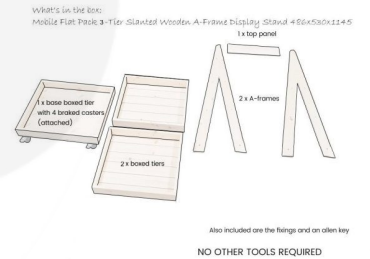

**MOBILE RUSTIC BROWN 3-TIER
 SLANTED WOODEN A-FRAME DISPLAY
 STAND 486X530X1145**

SKU: DS3FP-4865301145RB

£252.66 Excl. VAT

- Incredibly sturdy build - robust for everyday use
- Beautiful design - enhance customer experience
- Classic merchandiser - increase business opportunity
- Plenty of storage - maximise space
- Casters - for added mobility

GALLERY IMAGES

MOBILE RUSTIC BROWN 3-TIER SLANTED WOODEN A-FRAME DISPLAY STAND 486X530X1145

The Mobile Rustic Brown 3-Tier Slanted Wooden A-Frame Display Stand 486x530x1145 offers plenty of great display space. This A-frame will absolutely enhance your customer experience and business.

It comes with a set of 4 casters (2 braked) for added mobility.

ADDITIONAL INFORMATION

Weight	11.46 kg
Dimensions	485 × 530 × 1455 mm
Colour	Rustic Brown
Finish	Stained, Lacquered
Mobility	On Casters
Wood	Pine, Redwood
Assembly	Self Assembly (Flat Pack)
Number of Tiers	3-Tiers
Compartments	3 Compartments
Location	Floor Standing