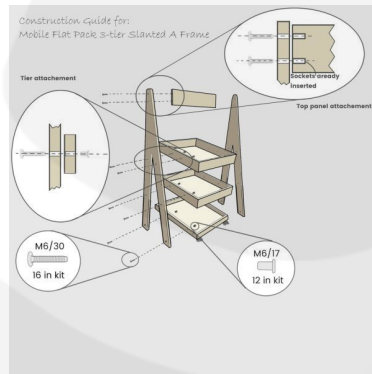

**MOBILE RUSTIC BROWN 3-TIER
 SLANTED WOODEN A-FRAME DISPLAY
 STAND 486X530X1145**

SKU: DS3FP-4865301145RB

£252.66 Excl. VAT

- Incredibly sturdy build - robust for everyday use
- Beautiful design - enhance customer experience
- Classic merchandiser - increase business opportunity
- Plenty of storage - maximise space
- Casters - for added mobility

GALLERY IMAGES

MOBILE RUSTIC BROWN 3-TIER SLANTED WOODEN A-FRAME DISPLAY STAND 486X530X1145

The Mobile Rustic Brown 3-Tier Slanted Wooden A-Frame Display Stand 486x530x1145 offers plenty of great display space. This A-frame will absolutely enhance your customer experience and business.

It comes with a set of 4 casters (2 braked) for added mobility.

ADDITIONAL INFORMATION

Weight	11.46 kg
Dimensions	485 × 530 × 1455 mm
Colour	Rustic Brown
Finish	Stained, Lacquered
Mobility	On Casters
Wood	Pine, Redwood
Assembly	Self Assembly (Flat Pack)
Number of Tiers	3-Tiers
Compartments	3 Compartments
Location	Floor Standing