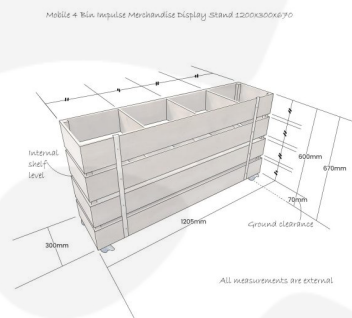

MOBILE RUSTIC BROWN 4 BIN IMPULSE MERCHANDISE DISPLAY STAND 1200X300X670

SKU: IBM1200300600RB

£362.90 Excl. VAT

- Great volume - holds plenty of merchandise
- Multi-function - can be used as a queue divide offering versatility
- Casters - for added mobility
- FSC timber - great ecological credentials

GALLERY IMAGES

MOBILE RUSTIC BROWN 4 BIN IMPULSE MERCHANDISE DISPLAY STAND 1200X300X670

The Mobile Rustic Brown 4 Bin Impulse Merchandise Display Stand 1200x300x670 is a great size for containing your products and having them close to hand at point of sale. We finish the merchandiser in a classic rustic brown. It comes with a set of 4 casters, of which 2 are braked.

Impulse Bin with great functionality

This impulse bin, or dump bin, has great functionality and can be easily used as a merchandising queue divider. Being on casters it is easily manoeuvred when footfall changes.

This Merchandiser is a Win - Win

Whether using predominantly as an impulse bin or a queued divider this classic retail instrument will both increase customer experience and sales.

If you prefer something a little more static then there is the [Static Rustic Brown 4 Bin Impulse Display Stand 1200x300x640](#)