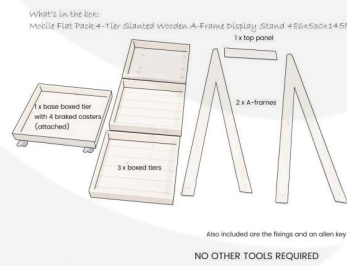

**MOBILE RUSTIC BROWN 4-TIER
 SLANTED WOODEN A-FRAME DISPLAY
 STAND 486X530X1455**

SKU: DS4FP-4865301455RB

£357.40 Excl. VAT

- Incredibly sturdy build - robust for everyday use
- Beautiful design - enhance customer experience
- Classic merchandiser - increase business opportunity
- Plenty of storage - maximise space
- Casters - for added mobility
- Sustainable sources - great ecological credentials

GALLERY IMAGES

MOBILE RUSTIC BROWN 4-TIER SLANTED WOODEN A-FRAME DISPLAY STAND 486X530X1455

The Mobile Rustic Brown 4-Tier Slanted Wooden A-Frame Display Stand 486x530x1455 offers plenty of great display space. This A-frame will absolutely enhance your customer experience and business. We design the shelves at an optimum angle viewing for interested customers. This not only enhances impulse sales but also customer experience.

It comes with a set of 4 casters (2 braked) for added mobility. It is very easily disassembled for storage and transportation. We robustly manufacture the A-frame from sustainable pine and redwood.

ADDITIONAL INFORMATION

Weight	14.17 kg
Dimensions	486 × 530 × 1455 mm
Colour	Rustic Brown
Finish	Stained, Lacquered
Mobility	On Casters
Wood	Pine, Redwood
Assembly	Pre-assembled
Compartments	4 Compartments
What it holds	Homeware, Merchandise
Location	Floor Standing