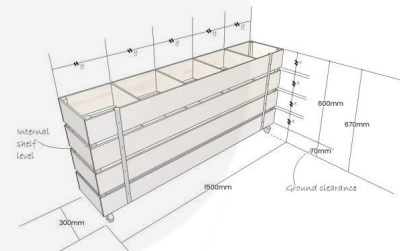

MOBILE RUSTIC BROWN 5 BIN IMPULSE MERCHANDISE DISPLAY STAND 1500X300X670

SKU: IBM1500300600RB

£454.79 Excl. VAT

- Great volume - holds plenty of merchandise
- Multi-function - can be used as a queue divide offering versatility
- Casters - for added mobility
- FSC timber - great ecological credentials

GALLERY IMAGES

Mobile 5 Bin Impulse Merchandise Display Stand 1500x300x670

All measurements are external unless otherwise stated

MOBILE RUSTIC BROWN 5 BIN IMPULSE MERCHANDISE DISPLAY STAND 1500X300X670

The Mobile Rustic Brown 5 Bin Impulse Merchandise Display Stand 1500x300x670 is a great size for containing your products and having them close to hand at point of sale. It is multi functional having a use as a queue divider as well. It comes with a set of 4 casters, of which 2 are braked.

ADDITIONAL INFORMATION

Dimensions	1500 × 230 × 670 mm
Colour	Rustic Brown
Finish	Stained, Lacquered
Mobility	On Casters
Assembly	Pre-assembled
Wood	Plywood
Compartments	5 Compartments