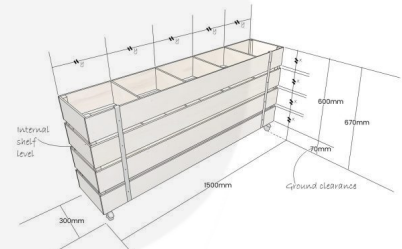

MOBILE RUSTIC BROWN 5 BIN IMPULSE MERCHANDISE DISPLAY STAND 1500X300X670

SKU: IBM1500300600RB

£454.79 Excl. VAT

- Great volume - holds plenty of merchandise
- Multi-function - can be used as a queue divide offering versatility
- Casters - for added mobility
- FSC timber - great ecological credentials

GALLERY IMAGES

Mobile 5 Bin Impulse Merchandise Display Stand 1500x300x670

All measurements are external unless otherwise stated

MOBILE RUSTIC BROWN 5 BIN IMPULSE MERCHANDISE DISPLAY STAND 1500X300X670

The Mobile Rustic Brown 5 Bin Impulse Merchandise Display Stand 1500x300x670 is a great size for containing your products and having them close to hand at point of sale. It is multi functional having a use as a queue divider as well. It comes with a set of 4 casters, of which 2 are braked.

ADDITIONAL INFORMATION

| | |
|---------------------|---------------------|
| Dimensions | 1500 × 230 × 670 mm |
| Colour | Rustic Brown |
| Finish | Stained, Lacquered |
| Mobility | On Casters |
| Assembly | Pre-assembled |
| Wood | Plywood |
| Compartments | 5 Compartments |