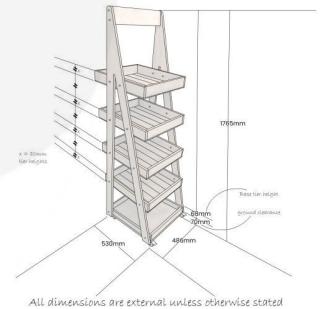

MOBILE RUSTIC BROWN 5-TIER SLANTED WOODEN A-FRAME DISPLAY STAND 486X530X1765

SKU: DS5FP-4865301765RB

£463.05 Excl. VAT

- Incredibly sturdy build - robust for everyday use
- Beautiful design - enhance customer experience
- Classic merchandiser - increase business opportunity
- Plenty of storage - maximise space
- Casters - for added mobility

GALLERY IMAGES

Mobile 5-Tier Slanted Wooden A-Frame Display Stand | 486x530x1765

MOBILE RUSTIC BROWN 5-TIER SLANTED WOODEN A-FRAME DISPLAY STAND 486X530X1765

The Mobile Rustic Brown 5-Tier Slanted Wooden A-Frame Display Stand 486x530x1765 offers plenty of great display space. This A-frame will absolutely enhance your customer experience and business.

It comes with a set of 4 casters (2 braked) for added mobility.

ADDITIONAL INFORMATION

Weight	17.63 kg
Dimensions	485 × 530 × 1765 mm
Colour	Rustic Brown
Finish	Stained, Lacquered
Mobility	On Casters
Wood	Pine, Redwood
Assembly	Self Assembly (Flat Pack)
Number of Tiers	5-Tiers
Compartments	5 Compartments
What it holds	Homeware, Kitchen Fare, Merchandise
Location	Floor Standing