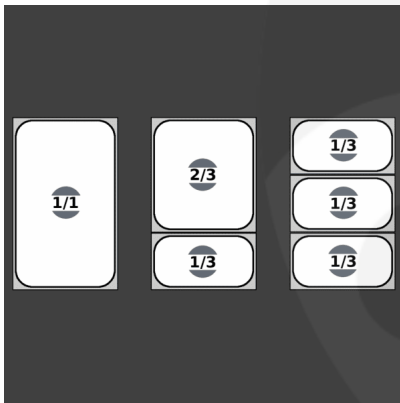

MOBILE RUSTIC BROWN GN 1/1 GASTRONORM CRATE 525X325X330

SKU: CRM525370250RB

£72.04 Excl. VAT

- Rustic finish - a classic look
- Part of a modular system - can build around your requirements
- Solid design - built to last
- GN1/1 size - holds standard gastronorms
- FSC Redwood - great ecological credentials
- On casters - great mobility

GALLERY IMAGES

MOBILE RUSTIC BROWN GN 1/1 GASTRONORM CRATE 525X325X330

This Mobile Rustic Brown GN 1/1 Gastronorm Crate 525x325x330 is built for the catering industry. The dimensions allow for a GN 1/1 Gastronorm to sit within it. It can also accommodate GN 1/3 and GN 2/3 sizes - see arrangements in images.

Unforgettable Buffet Displays

Create unforgettable buffet displays with this GN1/1 redwood crate. The crate's redwood construction and rustic brown finish create an ultra-stylish, vintage look. It'll bring a delightfully rustic feel to your displays. With the GN sizing, you can use this crate to hold 1/1 gastronorm trays and pans. You'll have plenty of choice when it comes to displaying and serving your food.

ADDITIONAL INFORMATION

Dimensions	525 × 325 × 330 mm
Wood	Redwood
Finish	Stained
Gastronorm Size	GN 1/1
Mobility	On Casters
Colour	Rustic Brown
What it holds	Gastronorms