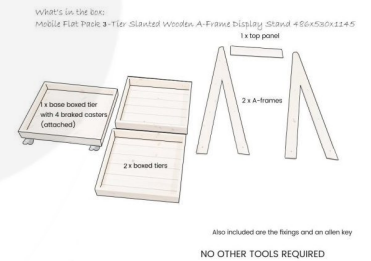

MOBILE TETBURY GREEN 3-TIER SLANTED WOODEN A-FRAME DISPLAY STAND 486X530X1145

SKU: DS3FP-4865301145TG

£252.66 Excl. VAT

- Incredibly sturdy build - robust for everyday use
- Beautiful design - enhance customer experience
- Classic merchandiser - increase business opportunity
- Plenty of storage - maximise space
- Casters - for added mobility

GALLERY IMAGES

MOBILE TETBURY GREEN 3-TIER SLANTED WOODEN A-FRAME DISPLAY STAND 486X530X1145

The Mobile Tetbury Green Painted 3-Tier Slanted Wooden A-Frame Display Stand 486x530x1145 is available in a great range of colours. This A-frame will absolutely enhance your customer experience and business.

It comes with a set of 4 braked casters for added mobility. It is very easily assembled - if your required it to be pre assembled please do give us a call.

If you prefer a more rustic look then you may like our [Mobile Rustic 3-Tier Slanted Wooden A-Frame Display Stand 486x530x1145](#)

ADDITIONAL INFORMATION

Weight	11.46 kg
Dimensions	485 × 530 × 1455 mm
Mobility	On Casters
Wood	Pine, Redwood
Assembly	Self Assembly (Flat Pack)
Number of Tiers	3-Tiers
Colour	Tetbury Green
Compartments	3 Compartments
Finish	Painted
Location	Floor Standing