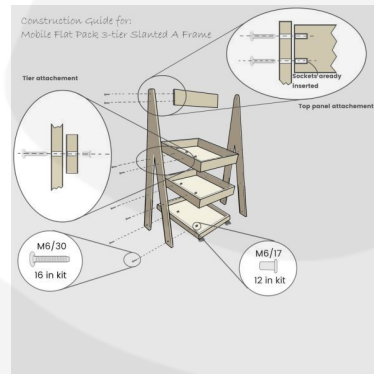

MOBILE TETBURY GREEN 3-TIER SLANTED WOODEN A-FRAME DISPLAY STAND 486X530X1145

SKU: DS3FP-4865301145TG

£252.66 Excl. VAT

- Incredibly sturdy build - robust for everyday use
- Beautiful design - enhance customer experience
- Classic merchandiser - increase business opportunity
- Plenty of storage - maximise space
- Casters - for added mobility

GALLERY IMAGES

MOBILE TETBURY GREEN 3-TIER SLANTED WOODEN A-FRAME DISPLAY STAND 486X530X1145

The Mobile Tetbury Green Painted 3-Tier Slanted Wooden A-Frame Display Stand 486x530x1145 is available in a great range of colours. This A-frame will absolutely enhance your customer experience and business.

It comes with a set of 4 braked casters for added mobility. It is very easily assembled - if your required it to be pre assembled please do give us a call.

If you prefer a more rustic look then you may like our [Mobile Rustic 3-Tier Slanted Wooden A-Frame Display Stand 486x530x1145](#)

ADDITIONAL INFORMATION

Weight	11.46 kg
Dimensions	485 × 530 × 1455 mm
Mobility	On Casters
Wood	Pine, Redwood
Assembly	Self Assembly (Flat Pack)
Number of Tiers	3-Tiers
Colour	Tetbury Green
Compartments	3 Compartments
Finish	Painted
Location	Floor Standing