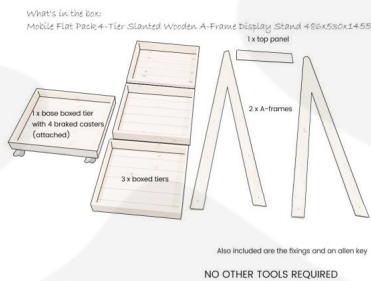

MOBILE TETBURY GREEN 4-TIER SLANTED WOODEN A-FRAME DISPLAY STAND 486X530X1455

SKU: DS4FP-4865301455TG

£357.40 Excl. VAT

- Incredibly sturdy build - robust for everyday use
- Beautiful design - enhance customer experience
- Classic merchandiser - increase business opportunity
- Plenty of storage - maximise space
- Casters - for added mobility

GALLERY IMAGES

MOBILE TETBURY GREEN 4-TIER SLANTED WOODEN A-FRAME DISPLAY STAND 486X530X1455

The Mobile Tetbury Green Painted 4-Tier Slanted Wooden A-Frame Display Stand 486x530x1455 is available in a range of wood stains. This A-frame will absolutely enhance your customer experience and business.

It comes with a set of 4 braked casters for added mobility. It is very easily assembled - if your required it to be pre assembled please do give us a call.

If you prefer a more classical rustic look then you may like our [Mobile Rustic 4-Tier Slanted Wooden A-Frame Display Stand 486x530x1455](#) which comes in a selection of stains.

ADDITIONAL INFORMATION

Weight	14.17 kg
Dimensions	486 × 530 × 1455 mm
Mobility	On Casters
Wood	Pine, Redwood
Assembly	Self Assembly (Flat Pack)
Colour	Tetbury Green
Compartments	4 Compartments
What it holds	Homeware, Merchandise
Finish	Painted
Location	Floor Standing