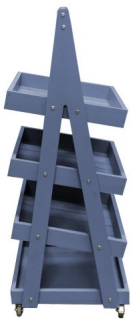

MOBILE TETBURY GREEN 4-TIER SLANTED WOODEN A-FRAME DISPLAY STAND 486X530X1455

SKU: DS4FP-4865301455TG

£357.40 Excl. VAT

- Incredibly sturdy build - robust for everyday use
- Beautiful design - enhance customer experience
- Classic merchandiser - increase business opportunity
- Plenty of storage - maximise space
- Casters - for added mobility

GALLERY IMAGES

MOBILE TETBURY GREEN 4-TIER SLANTED WOODEN A-FRAME DISPLAY STAND 486X530X1455

The Mobile Tetbury Green Painted 4-Tier Slanted Wooden A-Frame Display Stand 486x530x1455 is available in a range of wood stains. This A-frame will absolutely enhance your customer experience and business.

It comes with a set of 4 braked casters for added mobility. It is very easily assembled - if your required it to be pre assembled please do give us a call.

If you prefer a more classical rustic look then you may like our [Mobile Rustic 4-Tier Slanted Wooden A-Frame Display Stand 486x530x1455](#) which comes in a selection of stains.

ADDITIONAL INFORMATION

Weight	14.17 kg
Dimensions	486 × 530 × 1455 mm
Mobility	On Casters
Wood	Pine, Redwood
Assembly	Self Assembly (Flat Pack)
Colour	Tetbury Green
Compartments	4 Compartments
What it holds	Homeware, Merchandise
Finish	Painted
Location	Floor Standing