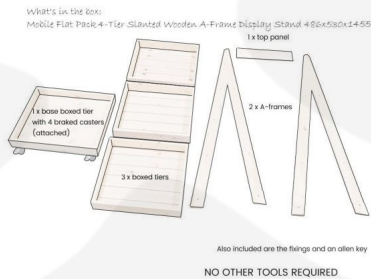

MOBILE TETBURY GREEN 4-TIER SLANTED WOODEN A-FRAME DISPLAY STAND 486X530X1455

SKU: DS4FP-4865301455TG

£357.40 Excl. VAT

- Incredibly sturdy build - robust for everyday use
- Beautiful design - enhance customer experience
- Classic merchandiser - increase business opportunity
- Plenty of storage - maximise space
- Casters - for added mobility

GALLERY IMAGES

MOBILE TETBURY GREEN 4-TIER SLANTED WOODEN A-FRAME DISPLAY STAND 486X530X1455

The Mobile Tetbury Green Painted 4-Tier Slanted Wooden A-Frame Display Stand 486x530x1455 is available in a range of wood stains. This A-frame will absolutely enhance your customer experience and business.

It comes with a set of 4 braked casters for added mobility. It is very easily assembled - if your required it to be pre assembled please do give us a call.

If you prefer a more classical rustic look then you may like our [Mobile Rustic 4-Tier Slanted Wooden A-Frame Display Stand 486x530x1455](#) which comes in a selection of stains.

ADDITIONAL INFORMATION

Weight	14.17 kg
Dimensions	486 × 530 × 1455 mm
Mobility	On Casters
Wood	Pine, Redwood
Assembly	Self Assembly (Flat Pack)
Colour	Tetbury Green
Compartments	4 Compartments
What it holds	Homeware, Merchandise
Finish	Painted
Location	Floor Standing