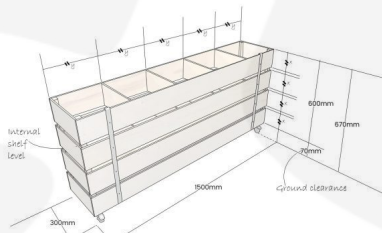

## MOBILE TETBURY GREEN 5 BIN IMPULSE MERCHANDISE DISPLAY STAND 1500X300X670

**SKU:** IBM1500300600TG

**£454.79 Excl. VAT**

- Great volume - holds plenty of merchandise
- Multi-function - can be used as a queue divide offering versatility
- Casters - for added mobility
- FSC timber - great ecological credentials

### GALLERY IMAGES

Mobile 5 Bin Impulse Merchandise Display Stand 1500x300x670

All measurements are external unless otherwise stated

## **MOBILE TETBURY GREEN 5 BIN IMPULSE MERCHANDISE DISPLAY STAND 1500X300X670**

The Mobile Tetbury Green Painted 5 Bin Impulse Merchandise Display Stand 1500x300x670 is a great size. It is perfect for holding your products and having them close to hand at point of sale. It is multi functional having a use as a queue divider as well. The mobile impulse bin has a set of 4 casters, of which 2 are braked.

### **ADDITIONAL INFORMATION**

<b>Dimensions</b>	1500 × 230 × 670 mm
<b>Mobility</b>	On Casters
<b>Assembly</b>	Pre-assembled
<b>Colour</b>	Tetbury Green
<b>Wood</b>	Plywood
<b>Finish</b>	Painted
<b>Compartments</b>	5 Compartments