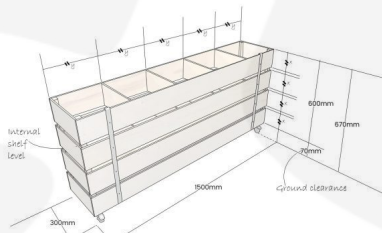

MOBILE TETBURY GREEN 5 BIN IMPULSE MERCHANDISE DISPLAY STAND 1500X300X670

SKU: IBM1500300600TG

£454.79 Excl. VAT

- Great volume - holds plenty of merchandise
- Multi-function - can be used as a queue divide offering versatility
- Casters - for added mobility
- FSC timber - great ecological credentials

GALLERY IMAGES

Mobile 5 Bin Impulse Merchandise Display Stand 1500x300x670

All measurements are external unless otherwise stated

MOBILE TETBURY GREEN 5 BIN IMPULSE MERCHANDISE DISPLAY STAND 1500X300X670

The Mobile Tetbury Green Painted 5 Bin Impulse Merchandise Display Stand 1500x300x670 is a great size. It is perfect for holding your products and having them close to hand at point of sale. It is multi functional having a use as a queue divider as well. The mobile impulse bin has a set of 4 casters, of which 2 are braked.

The stand comes in a great selection of colours however if you prefer something a little more rustic then our [Mobile Rustic Brown 5 Bin Impulse Merchandise Display Stand 1500x300x670](#) might be more appropriate.

ADDITIONAL INFORMATION

Dimensions	1500 × 230 × 670 mm
Mobility	On Casters
Assembly	Pre-assembled
Colour	Tetbury Green
Wood	Plywood
Finish	Painted
Compartments	5 Compartments