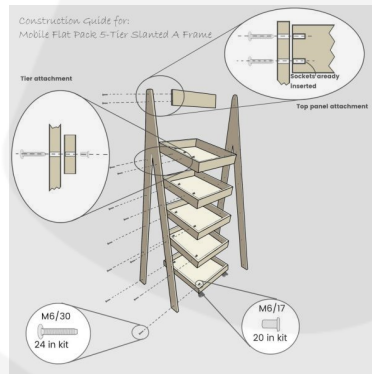

**MOBILE TETBURY GREEN 5-TIER
 SLANTED WOODEN A-FRAME DISPLAY
 STAND 486X530X1765**

SKU: DS5-4865301765TG

£463.05 Excl. VAT

- Beautiful design - enhance customer experience
- Classic merchandiser - increase business opportunity
- Plenty of storage - maximise space
- Casters - for added mobility

GALLERY IMAGES

MOBILE TETBURY GREEN 5-TIER SLANTED WOODEN A-FRAME DISPLAY STAND 486X530X1765

The Mobile Tetbury Green Painted 5-Tier Slanted Wooden A-Frame Display Stand 486x530x1765 is available in a range of colours. This A-frame will absolutely enhance your customer experience and business.

It comes with a set of 4 braked casters for added mobility. It is very easily assembled - if you require pre-assembled please do give us a call.

If you prefer a more classic look then you may like our rustic version. It is the [Mobile Rustic 5-Tier Slanted Wooden A-Frame Display Stand 486x530x1765](#) which offers a range of wood stains

ADDITIONAL INFORMATION

Weight	17.63 kg
Dimensions	485 × 530 × 1765 mm
Mobility	On Casters
Wood	Pine, Redwood
Assembly	Self Assembly (Flat Pack)
Colour	Tetbury Green
Number of Tiers	5-Tiers
Length	486mm
Compartments	5 Compartments
What it holds	Homeware, Kitchen Fare, Merchandise
Finish	Painted
Location	Floor Standing