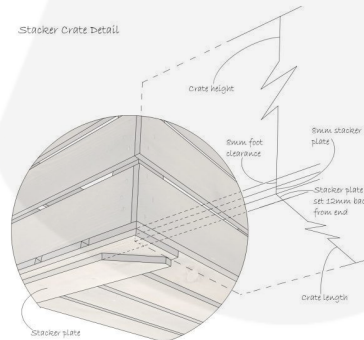

Stacker Crate Detail