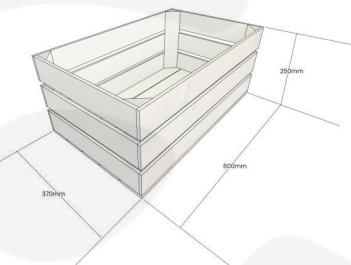

Crate 600x370x250