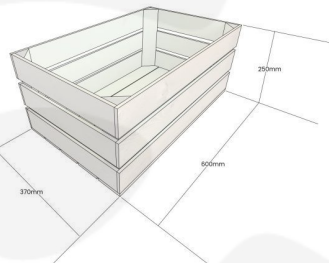

Crate 600x370x250