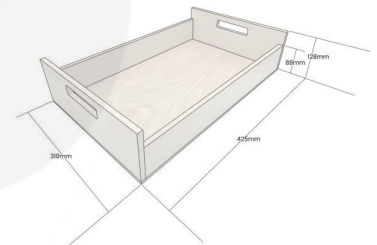

NAILSWORTH BLUE COLOUR BURST OAK TRAY WITH RAISED INTEGRATED HANDLES 425X310X128

SKU: BXOAKRH425310128NAT-NB

£87.45 Excl. VAT

- Highest quality finish - for high end presentation
- Solid oak - very robust for continuous use
- Colour Burst - eye catching two tone colours
- Lacquered finish - protecting the oak
- Integrated handles - for easy carry

GALLERY IMAGES

Oak Tray with Integrated Raised Handles | 425x310x128