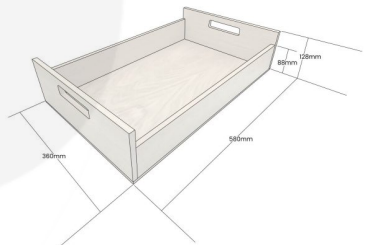

**NAILSWORTH BLUE COLOUR BURST
OAK TRAY WITH RAISED INTEGRATED
HANDLES 580X360X128**

SKU: B XOAKRH580360128NAT-NB
£131.25 Excl. VAT

- Highest quality finish - for high end presentation
- Solid oak - very robust for continuous use
- Colour Burst - eye catching two tone colours
- Lacquered finish - protecting the oak
- Integrated handles - for easy carry

GALLERY IMAGES