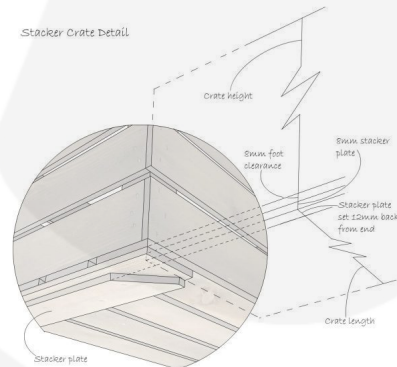

NAILSWORTH BLUE CRATE 600X370X250

SKU: CRC600370250NB

£46.08 Excl. VAT

- Solid design – built to last
- Wide range of colours available - match your style
- Extra large – even greater capacity
- FSC Redwood – great ecological credentials
- Stackable option – for extra stability

GALLERY IMAGES

Crate 600x370x250

Stacker Crate Detail

NAILSWORTH BLUE CRATE 600X370X250

This colourful BNailsworth Blue ck painted Crate 600x370x250 is available in a range of colours and 2 further sizes*. You can add practicality and colourful style to your kitchen, office or bedroom. You can use them as smart storage solutions, book cases, shelves for clothes and even shop displays. With a brilliant colourful look they complement a colourful and jolly design.

Our standard 600x370x250 Nailsworth Blue Painted Crates, like all our crates, are stackable. We do, however, offer an **interlocking** option for a more supported stack. If you are regularly stacking your crates 3+ high then we would certainly recommend this option.

Here's an idea: Stack 2 and add a [crate lid](#) to the top one to create a side table with storage.

For a more rustic crate you may prefer our [Rustic Crate 600x370x250](#) or for ready made displays you may be interested in our [Crate Displays](#).