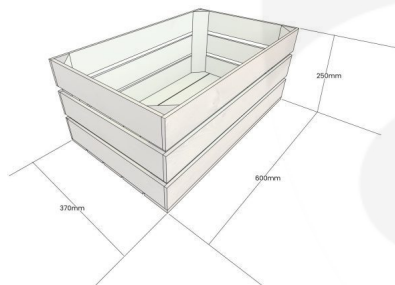

NAILSWORTH BLUE CRATE 600X370X250

SKU: CRC600370250NB

£46.08 Excl. VAT

- Solid design – built to last
- Wide range of colours available - match your style
- Extra large – even greater capacity
- FSC Redwood – great ecological credentials
- Stackable option – for extra stability

GALLERY IMAGES

Crate 600x370x250

Stacker Crate Detail

NAILSWORTH BLUE CRATE 600X370X250

This colourful BNailsworth Blue ck painted Crate 600x370x250 is available in a range of colours and 2 further sizes*. You can add practicality and colourful style to your kitchen, office or bedroom. You can use them as smart storage solutions, book cases, shelves for clothes and even shop displays. With a brilliant colourful look they complement a colourful and jolly design.

The 2 other sizes are:

- [Small Nailsworth Blue - 300mm x 370mm x 250mm](#)
- [Medium Nailsworth Blue - 500mm x 370mm x 250mm](#)

* bespoke sizing is available - [contact us](#) for more information

Painted Stacker Crates 600x370x250

Our standard 600x370x250 Nailsworth Blue Painted Crates, like all our crates, are stackable. We do, however, offer an **interlocking** option for a more supported stack. If you are regularly stacking your crates 3+ high then we would certainly recommend this option.