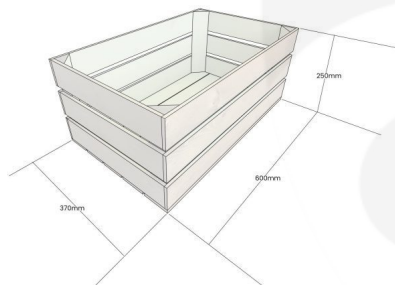

NAILSWORTH BLUE CRATE 600X370X250

SKU: CRC600370250NB

£46.08 Excl. VAT

- Solid design - built to last
- Wide range of colours available - match your style
- Extra large - even greater capacity
- FSC Redwood - great ecological credentials
- Stackable option - for extra stability

GALLERY IMAGES

Crate 600x370x250

Stacker Crate Detail

NAILSWORTH BLUE CRATE 600X370X250

This colourful BNailsworth Blue ck painted Crate 600x370x250 is available in a range of colours and 2 further sizes*. You can add practicality and colourful style to your kitchen, office or bedroom. You can use them as smart storage solutions, book cases, shelves for clothes and even shop displays. With a brilliant colourful look they complement a colourful and jolly design.

The 2 other sizes are:

- [Small Nailsworth Blue - 300mm x 370mm x 250mm](#)
- [Medium Nailsworth Blue - 500mm x 370mm x 250mm](#)

* bespoke sizing is available - [contact us](#) for more information

Painted Stacker Crates 600x370x250

Our standard 600x370x250 Nailsworth Blue Painted Crates, like all our crates, are stackable. We do, however, offer an **interlocking** option for a more supported stack. If you are regularly stacking your crates 3+ high then we would certainly recommend this option.