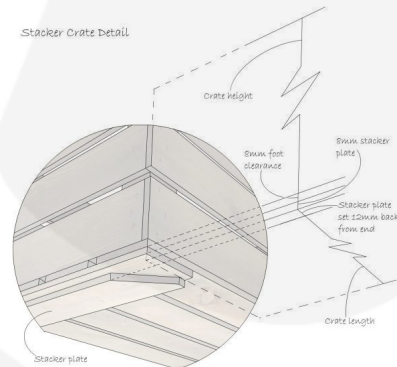

NAILSWORTH BLUE CRATE 600X370X250

SKU: CRC600370250NB

£46.08 Excl. VAT

- Solid design - built to last
- Wide range of colours available - match your style
- Extra large - even greater capacity
- FSC Redwood - great ecological credentials
- Stackable option - for extra stability

GALLERY IMAGES

Crate 600x370x250

Stacker Crate Detail

NAILSWORTH BLUE CRATE 600X370X250

This colourful BNailsworth Blue ck painted Crate 600x370x250 is available in a range of colours and 2 further sizes*. You can add practicality and colourful style to your kitchen, office or bedroom. You can use them as smart storage solutions, book cases, shelves for clothes and even shop displays. With a brilliant colourful look they complement a colourful and jolly design.

Our standard 600x370x250 Nailsworth Blue Painted Crates, like all our crates, are stackable. We do, however, offer an **interlocking** option for a more supported stack. If you are regularly stacking your crates 3+ high then we would certainly recommend this option.

Here's an idea: Stack 2 and add a [crate lid](#) to the top one to create a side table with storage.

For a more rustic crate you may prefer our [Rustic Crate 600x370x250](#) or for ready made displays you may be interested in our [Crate Displays](#).