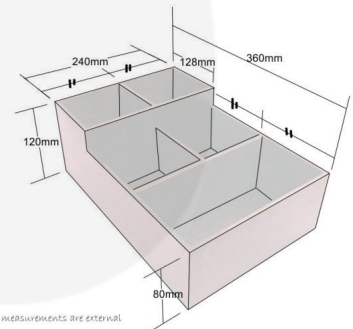

**NATURAL 2-TIER 5 COMPARTMENT
CUTLERY & CONDIMENT HOLDER
360X240X120**

SKU: CU5-360240120NAT

£96.40 Excl. VAT

- 2 tier 5 large compartments - plenty of space
- Selection of finishes - match your style
- Robust design - suitable for everyday use

GALLERY IMAGES

NATURAL 2-TIER 5 COMPARTMENT CUTLERY & CONDIMENT HOLDER 360X240X120

This wooden Natural 2-Tier 5 Compartment Cutlery & Condiment Holder 360x240x120 has tons of space for your sauces, cutlery and other condiments. It is robustly made from 9mm ply.

It is available in a selection of rustic stains to match your environment.

ADDITIONAL INFORMATION

Dimensions	360 × 240 × 120 mm
Finish	Lacquered
Wood	Plywood
What it holds	Condiments, Cutlery
Compartments	5 Compartments
Number of Tiers	2-Tiers
Colour	Natural