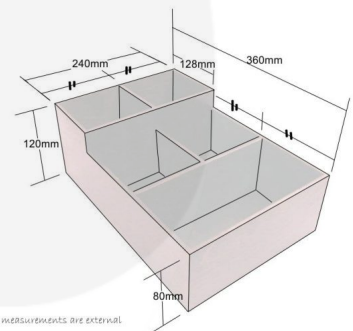

**NATURAL 2-TIER 5 COMPARTMENT  
CUTLERY & CONDIMENT HOLDER  
360X240X120**

**SKU: CU5-360240120NAT**

**£96.40 Excl. VAT**

- 2 tier 5 large compartments - plenty of space
- Selection of finishes - match your style
- Robust design - suitable for everyday use

## **NATURAL 2-TIER 5 COMPARTMENT CUTLERY & CONDIMENT HOLDER 360X240X120**

This wooden Natural 2-Tier 5 Compartment Cutlery & Condiment Holder 360x240x120 has tons of space for your sauces, cutlery and other condiments. It is robustly made from 9mm ply.

### **ADDITIONAL INFORMATION**

<b>Dimensions</b>	360 × 240 × 120 mm
<b>Finish</b>	Lacquered
<b>Wood</b>	Plywood
<b>What it holds</b>	Condiments, Cutlery
<b>Compartments</b>	5 Compartments
<b>Number of Tiers</b>	2-Tiers
<b>Colour</b>	Natural