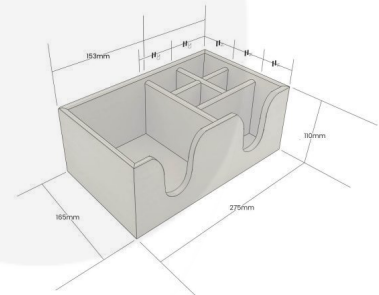

© Comp. Cutlery & Napkin Holder 275x165x110