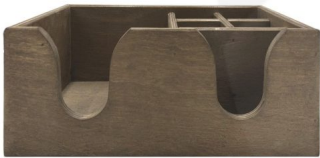

## NATURAL 6 COMPARTMENT CUTLERY & NAPKIN HOLDER 275X165X110

**SKU:** CU6-275165110NAT

**£31.05 Excl. VAT**

- 6 compartments - ample space
- Selection of finishes - match your style
- Robust design - suitable for everyday use
- Multi functional - napkins, cutlery, stirrers etc

### GALLERY IMAGES

© Comp. Cutlery & Napkin Holder 275x165x110

All measurements are external unless otherwise stated

## **NATURAL 6 COMPARTMENT CUTLERY & NAPKIN HOLDER 275X165X110**

This wooden Natural 6 Compartment Cutlery & Napkin Holder 275x165x110 has ample space for your cutlery, napkins, straws, stirrers and much more. It is robustly made from 9mm ply so is incredibly strong and durable. It will withstand the rigours of a bustling bar environment. Also known as a bar tidy or bar caddy this is great for cafes, bars and restaurants.

### **ADDITIONAL INFORMATION**

<b>Dimensions</b>	275 x 165 x 110 mm
<b>Finish</b>	Lacquered
<b>Colour</b>	Natural
<b>Wood</b>	Plywood
<b>Shopping Product Type</b>	HOLDERS
<b>Napkin Space</b>	147 x 135