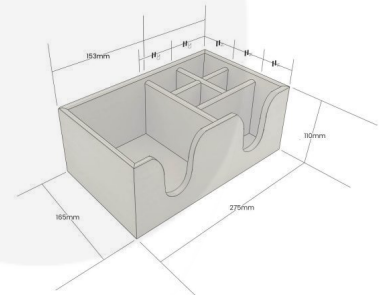

6 Comp. Cutlery & Napkin Holder 275x165x110