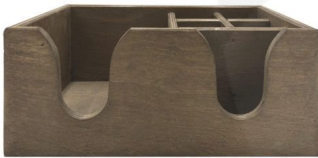

GALLERY IMAGES