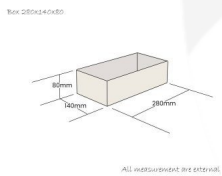

NATURAL BIRCH PLY BOX 280X140X80

SKU: BXPLY28014080NAT

£33.35 Excl. VAT

- Mitred corners - clean lines
- High finish standard - very smooth
- Birch ply - strong and robust

GALLERY IMAGES

NATURAL BIRCH PLY BOX 280X140X80

This classic Natural Birch Ply Box 280x140x80 is ideal as a merchandise display. It is also great as a general desk or kitchen tidy and its range of stains offer flexibility for your design style. It is available in a range of standard sizes.

The Ply box has very crisp and clean lines with a higher standard of finish than the rustic box equivalent.

If you have particular size requirements that aren't listed then please do [contact us](#) for a bespoke design

ADDITIONAL INFORMATION

Dimensions	280 × 140 × 80 mm
Wood	Plywood
Handle	None
Compartments	1 Compartment