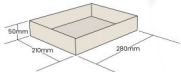

NATURAL BIRCH PLY BOX 280X210X50

SKU: BXPLY28021050NAT

£34.30 Excl. VAT

- Mitred corners - clean lines
- High finish standard - very smooth
- Birch ply - strong and robust

GALLERY IMAGES

Box 280x210x50

All measurements are internal.

NATURAL BIRCH PLY BOX 280X210X50

This classic Natural Birch Ply Box 280x210x50 is ideal as a merchandise display. It is also great as a general desk or kitchen tidy and its range of stains offer flexibility for your design style. It is available in a range of standard sizes.

ADDITIONAL INFORMATION

Dimensions	280 × 210 × 50 mm
Wood	Plywood
Handle	None
Compartments	1 Compartment