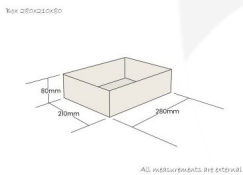

NATURAL BIRCH PLY BOX 280X210X80

SKU: BXPLY28021080NAT

£36.02 Excl. VAT

- Mitred corners - clean lines
- High finish standard - very smooth
- Birch ply - strong and robust

GALLERY IMAGES

NATURAL BIRCH PLY BOX 280X210X80

This classic Natural Birch Ply Box 280x210x80 is ideal as a merchandise display. It is also great as a general desk or kitchen tidy and its range of stains offer flexibility for your design style. It is available in a range of standard sizes.

The Ply box has very crisp and clean lines with a higher standard of finish than the rustic equivalent.

If you have particular size requirements that aren't listed then please do [contact us](#) for a bespoke design

ADDITIONAL INFORMATION

Dimensions	280 × 210 × 80 mm
Wood	Plywood
Handle	None
Compartments	1 Compartment