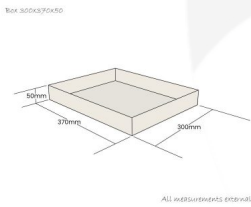

NATURAL BIRCH PLY BOX 300X370X50

SKU: BXPLY30037050NAT

£36.84 Excl. VAT

- Mitred corners - clean lines
- High finish standard - very smooth
- Birch ply - strong and robust

GALLERY IMAGES

NATURAL BIRCH PLY BOX 300X370X50

This classic Natural Birch Ply Box 300x370x50 is ideal as a merchandise display. It is also great as a general desk or kitchen tidy and its range of stains offer flexibility for your design style. It is available in a range of standard sizes outlined below. It is available in one other standard size: Natural Birch Ply Box 50mm Deep.

The Natural Birch Ply Box has very crisp and clean lines with a higher standard of finish than the rustic equivalent.

If you have particular size requirements that aren't listed then please do [contact us](#) for a bespoke design

ADDITIONAL INFORMATION

| | |
|---------------------|-------------------|
| Dimensions | 300 × 370 × 50 mm |
| Wood | Plywood |
| Handle | None |
| Compartments | 1 Compartment |