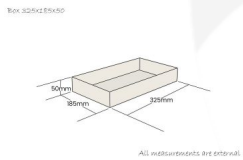

NATURAL BIRCH PLY BOX 325X185X50

SKU: BXPLY32518550NAT

£36.84 Excl. VAT

- Mitred corners - clean lines
- High finish standard - very smooth
- Birch ply - strong and robust

GALLERY IMAGES

NATURAL BIRCH PLY BOX 325X185X50

This classic Natural Birch Ply Box 325x185x50 is ideal as a merchandise display. It is also great as a general desk or kitchen tidy and its range of stains offer flexibility for your design style. It is available in a range of standard sizes.

The Natural Birch Ply Box has very crisp and clean lines with a higher standard of finish than the rustic box equivalent.

If you have particular size requirements that aren't listed below then please do [contact us](#) for a bespoke design

ADDITIONAL INFORMATION

Dimensions	325 × 185 × 50 mm
Wood	Plywood
Handle	None
Compartments	1 Compartment