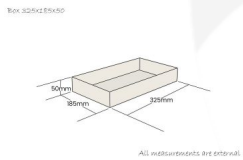

## NATURAL BIRCH PLY BOX 325X185X50

**SKU:** BXPLY32518550NAT

**£36.84 Excl. VAT**

- Mitred corners - clean lines
- High finish standard - very smooth
- Birch ply - strong and robust

## NATURAL BIRCH PLY BOX 325X185X50

This classic Natural Birch Ply Box 325x185x50 is ideal as a merchandise display. It is also great as a general desk or kitchen tidy and its range of stains offer flexibility for your design style. It is available in a range of standard sizes.

The Natural Birch Ply Box has very crisp and clean lines with a higher standard of finish than the rustic box equivalent.

If you have particular size requirements that aren't listed below then please do [contact us](#) for a bespoke design

### ADDITIONAL INFORMATION

<b>Dimensions</b>	325 × 185 × 50 mm
<b>Wood</b>	Plywood
<b>Handle</b>	None
<b>Compartments</b>	1 Compartment