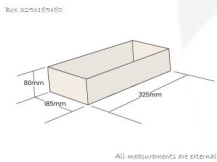

NATURAL BIRCH PLY BOX 325X185X80

SKU: BXPLY32518580NAT

£38.68 Excl. VAT

- Mitred corners - clean lines
- High finish standard - very smooth
- Birch ply - strong and robust

GALLERY IMAGES

NATURAL BIRCH PLY BOX 325X185X80

This classic Natural Birch Ply Box 325x185x80 is ideal as a merchandise display. It is also great as a general desk or kitchen tidy and its range of stains offer flexibility for your design style. It is available in a range of standard sizes.

The Natural Birch Ply Box has very crisp and clean lines with a higher standard of finish than the rustic box equivalent.

If you have particular size requirements that aren't listed below then please do [contact us](#) for a bespoke design

ADDITIONAL INFORMATION

Dimensions	325 × 185 × 80 mm
Wood	Plywood
Handle	None
Compartments	1 Compartment