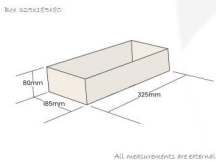

## NATURAL BIRCH PLY BOX 325X185X80

**SKU:** BXPLY32518580NAT

**£38.68 Excl. VAT**

- Mitred corners - clean lines
- High finish standard - very smooth
- Birch ply - strong and robust

## NATURAL BIRCH PLY BOX 325X185X80

This classic Natural Birch Ply Box 325x185x80 is ideal as a merchandise display. It is also great as a general desk or kitchen tidy and its range of stains offer flexibility for your design style. It is available in a range of standard sizes.

The Natural Birch Ply Box has very crisp and clean lines with a higher standard of finish than the rustic box equivalent.

If you have particular size requirements that aren't listed below then please do [contact us](#) for a bespoke design

### ADDITIONAL INFORMATION

<b>Dimensions</b>	325 × 185 × 80 mm
<b>Wood</b>	Plywood
<b>Handle</b>	None
<b>Compartments</b>	1 Compartment